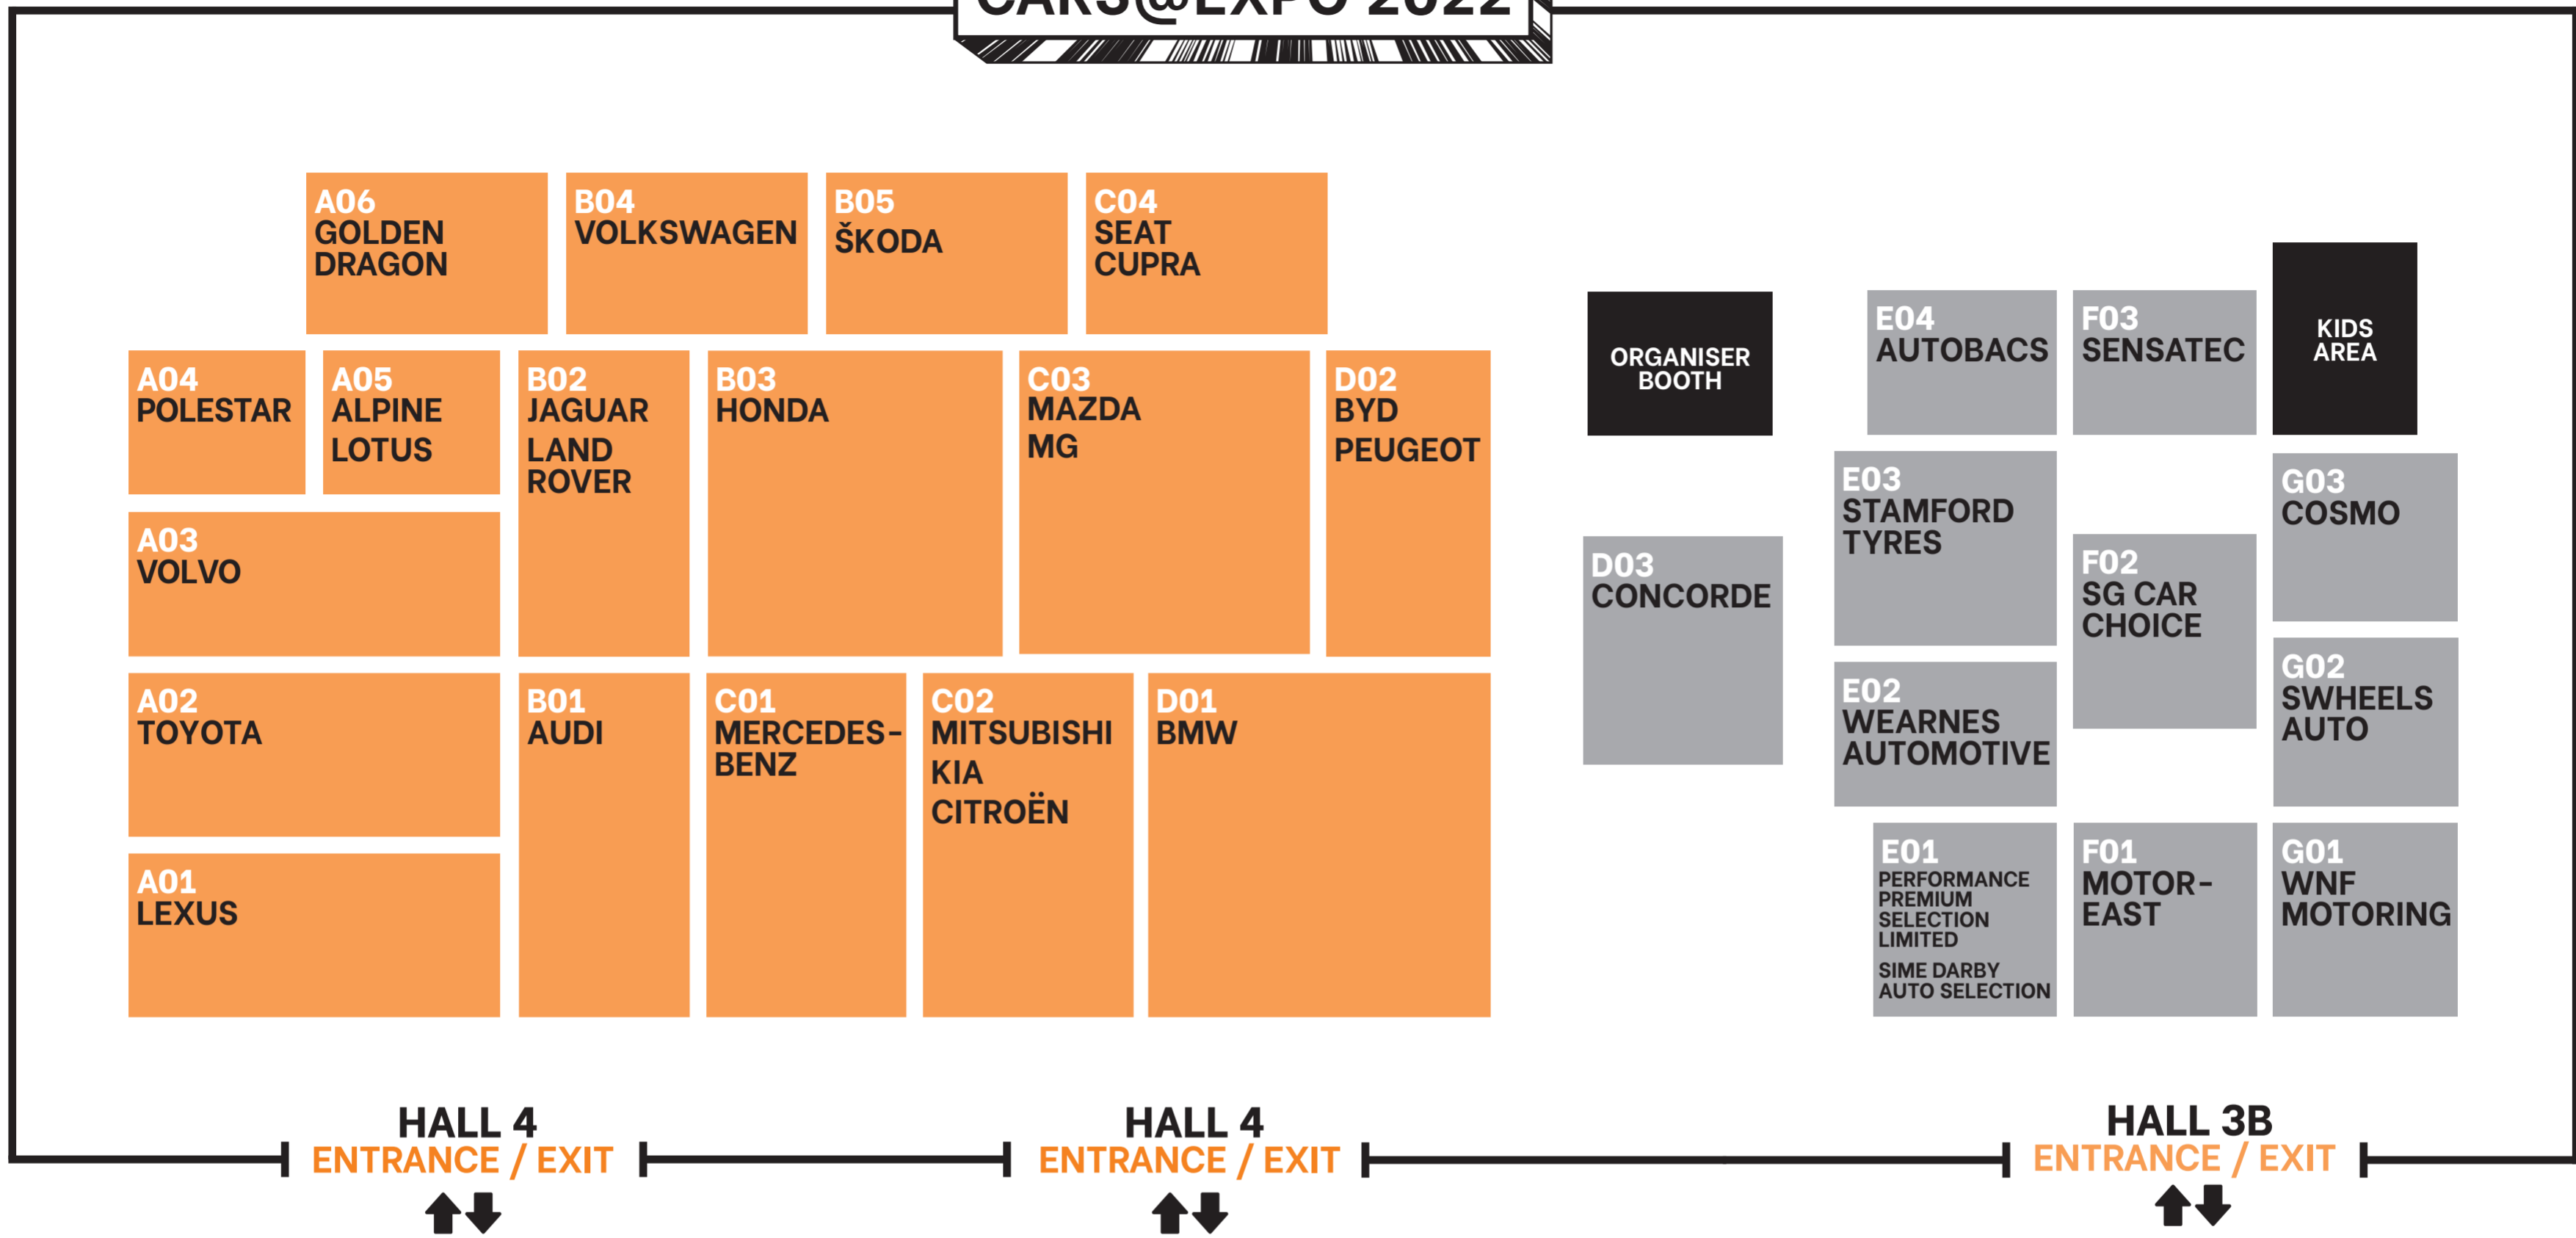

## HALL 4 EXHIBITORS LIST

<b>A01</b> LEXUS	<b>B01</b> AUDI	<b>C02</b> MITSUBISHI KIA CITROËN
<b>A02</b> TOYOTA	<b>B02</b> JAGUAR LAND ROVER	<b>C03</b> MAZDA MG
<b>A03</b> VOLVO	<b>B03</b> HONDA	<b>C04</b> SEAT CUPRA
<b>A04</b> POLESTAR	<b>B04</b> VOLKSWAGEN	<b>D01</b> BMW
<b>A05</b> ALPINE LOTUS	<b>B05</b> ŠKODA	<b>D02</b> BYD PEUGEOT
<b>A06</b> GOLDEN DRAGON	<b>C01</b> MERCEDES-BENZ	

## HALL 3B EXHIBITORS LIST

<b>D03</b> CONCORDE	<b>E04</b> AUTOBACS
<b>E01</b> PERFORMANCE PREMIUM SELECTION LIMITED SIME DARBY AUTO SELECTION	<b>F01</b> MOTOR-EAST
<b>E02</b> WEARNES AUTOMOTIVE	<b>F02</b> SG CAR CHOICE
<b>E03</b> STAMFORD TYRES	<b>F03</b> SENSATEC
	<b>G01</b> WNF MOTORING
	<b>G02</b> SWHEELS AUTO
	<b>G03</b> COSMO