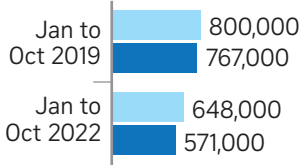

Public transport trends in Singapore

AVERAGE DAILY RIDERSHIP

Morning peak (Weekdays)

Whole day (Weekdays)

Whole day (All days)

WEEKDAY RIDERSHIP BY TIME OF DAY

WEEKDAY RIDERSHIP BY DAY OF THE WEEK