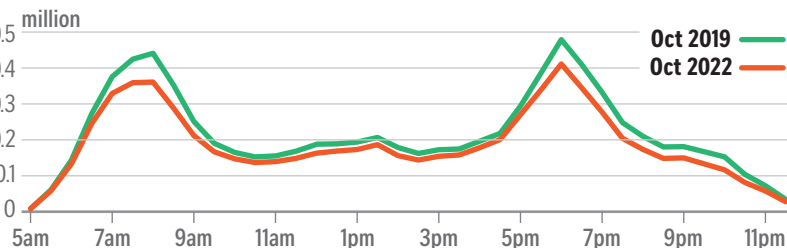

Public transport trends in Singapore

AVERAGE DAILY RIDERSHIP

Morning peak (Weekdays)

Whole day (Weekdays)

Whole day (All days)

WEEKDAY RIDERSHIP BY TIME OF DAY

WEEKDAY RIDERSHIP BY DAY OF THE WEEK