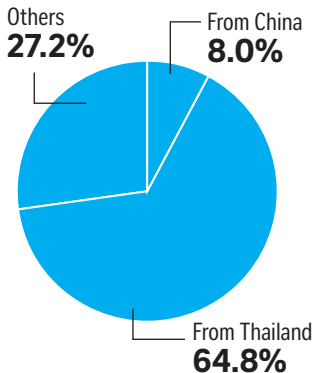

FACTS&FIGURES

SINGAPORE'S RICE IMPORTS

1964

196,101
tonnes imported

2014

498,633
tonnes imported