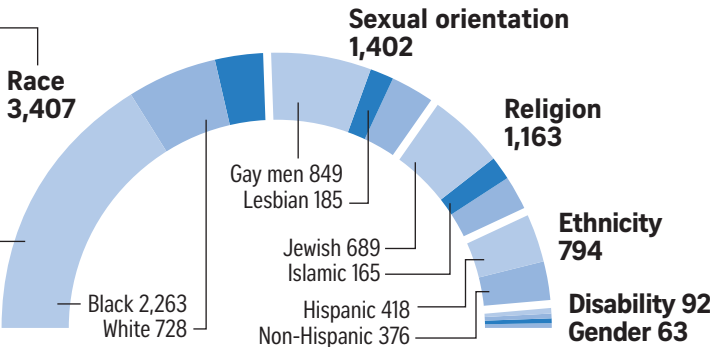

FBI hate crime statistics (2013)

6,921 offences where a single reason was seen as the motive for the crime

Type of hate crime

Targeted victims

CRIME TYPES

Property damage
25.7%

Intimidation
27.8%

Simple assault
24.8%

Aggravated assault
10.6%

Five murders in 2013

KNOWN OFFENDERS

White
52.4%

Black
24.3%

Mixed group/unknown race/other