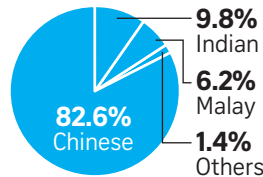

2011 GE RESULTS

50.4% PAP

49.6% SPP

POPULATION PROFILE

Total population **27,000**

62% Public housing

38% Private housing

25.4% Three-room