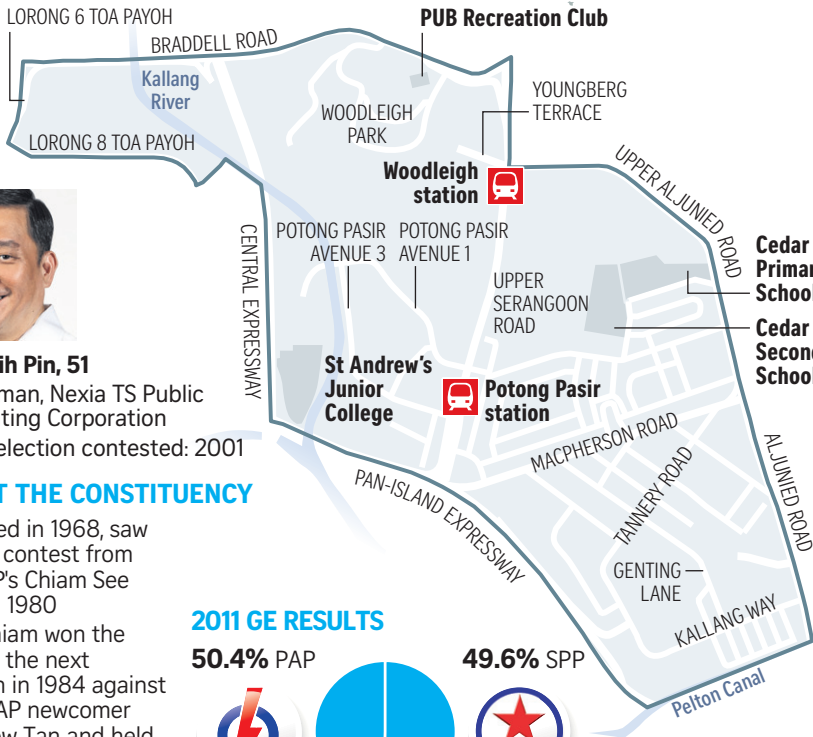

Potong Pasir SMC

Sitoh Yih Pin, 51

- Chairman, Nexia TS Public Accounting Corporation
- First election contested: 2001

ABOUT THE CONSTITUENCY

- Formed in 1968, saw its first contest from the SDP's Chiam See Tong in 1980
- Mr Chiam won the ward in the next election in 1984 against then-PAP newcomer Mah Bow Tan and held the SMC for 27 years

2011 GE RESULTS

50.4% PAP

49.6% SPP

POPULATION PROFILE

Total population **27,000**

62% Public housing

38% Private housing

25.4% Three-room