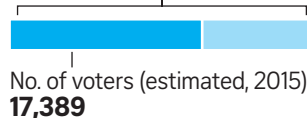

2011 GE RESULTS

50.4% PAP

49.6% SPP

POPULATION PROFILE

Total population **27,000**

62% Public housing

38% Private housing

25.4% Three-room