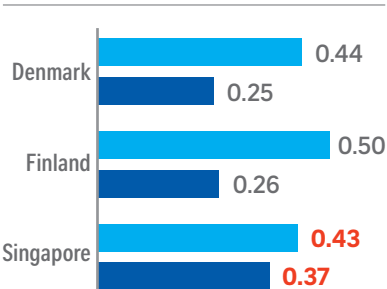

1. Cumulative growth of real median household income

For last 10 years, after taxes and transfers

Sources: NATIONAL STATISTICAL OFFICES, IMF
ST GRAPHICS

2. Cumulative growth of real median household income at the 20th percentile

For last 10 years, after taxes and transfers

Sources: NATIONAL STATISTICAL OFFICES, IMF
ST GRAPHICS

3. Gini coefficient

■ Before taxes and transfers
■ After taxes and transfers

Total tax burden

Sources: OECD, DEPARTMENT OF STATISTICS
ST GRAPHICS