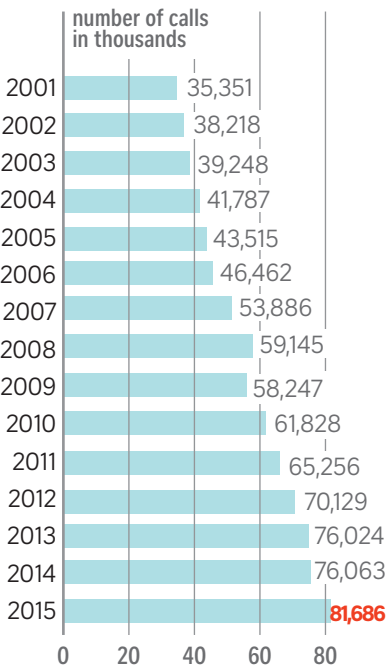

# Total number of calls for emergency medical services

NOTE: All figures are for the period of January to June

Source: SINGAPORE CIVIL DEFENCE FORCE  
ST GRAPHICS