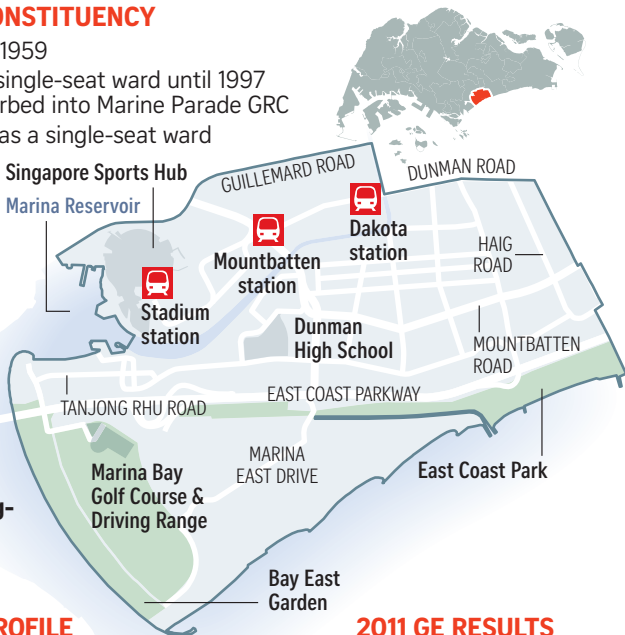

Mountbatten SMC

ABOUT THE CONSTITUENCY

- First created in 1959
- Remained as a single-seat ward until 1997 when it was absorbed into Marine Parade GRC
- Revived in 2011 as a single-seat ward

PAP

**Lim Biow Chuan,
52**

SPP

**Jeannette Chong-
Aruhdoss, 52**

POPULATION PROFILE

Number of electors
24,143

50%

Public housing

50%

Private housing