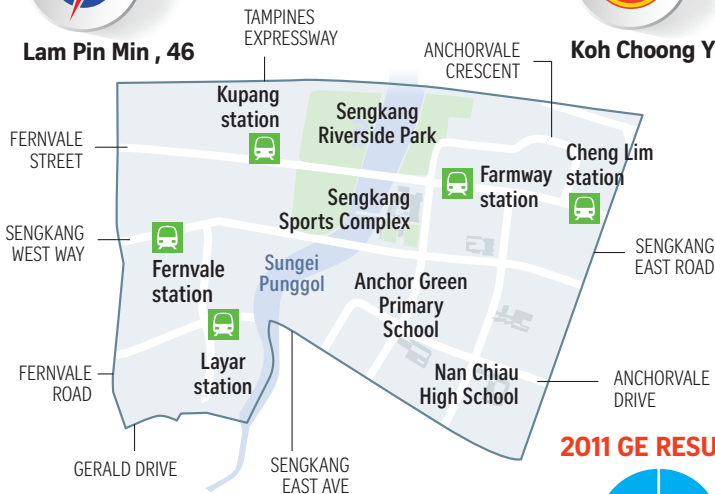

POPULATION PROFILE

Number of electors
30,119

100% Public housing*

13% One- to three-room

47% Four-room

PAP

58.1%

WP

41.9%

40% Five-room or executive units

*Housing data accurate as of July

ST GRAPHICS