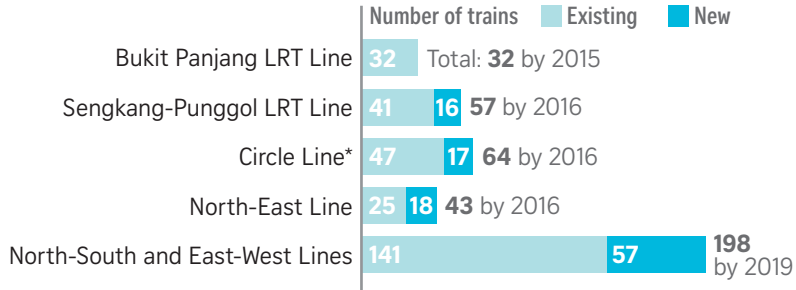

# New trains for existing lines

NOTE: \*Seven new trains have already been added to the Circle Line