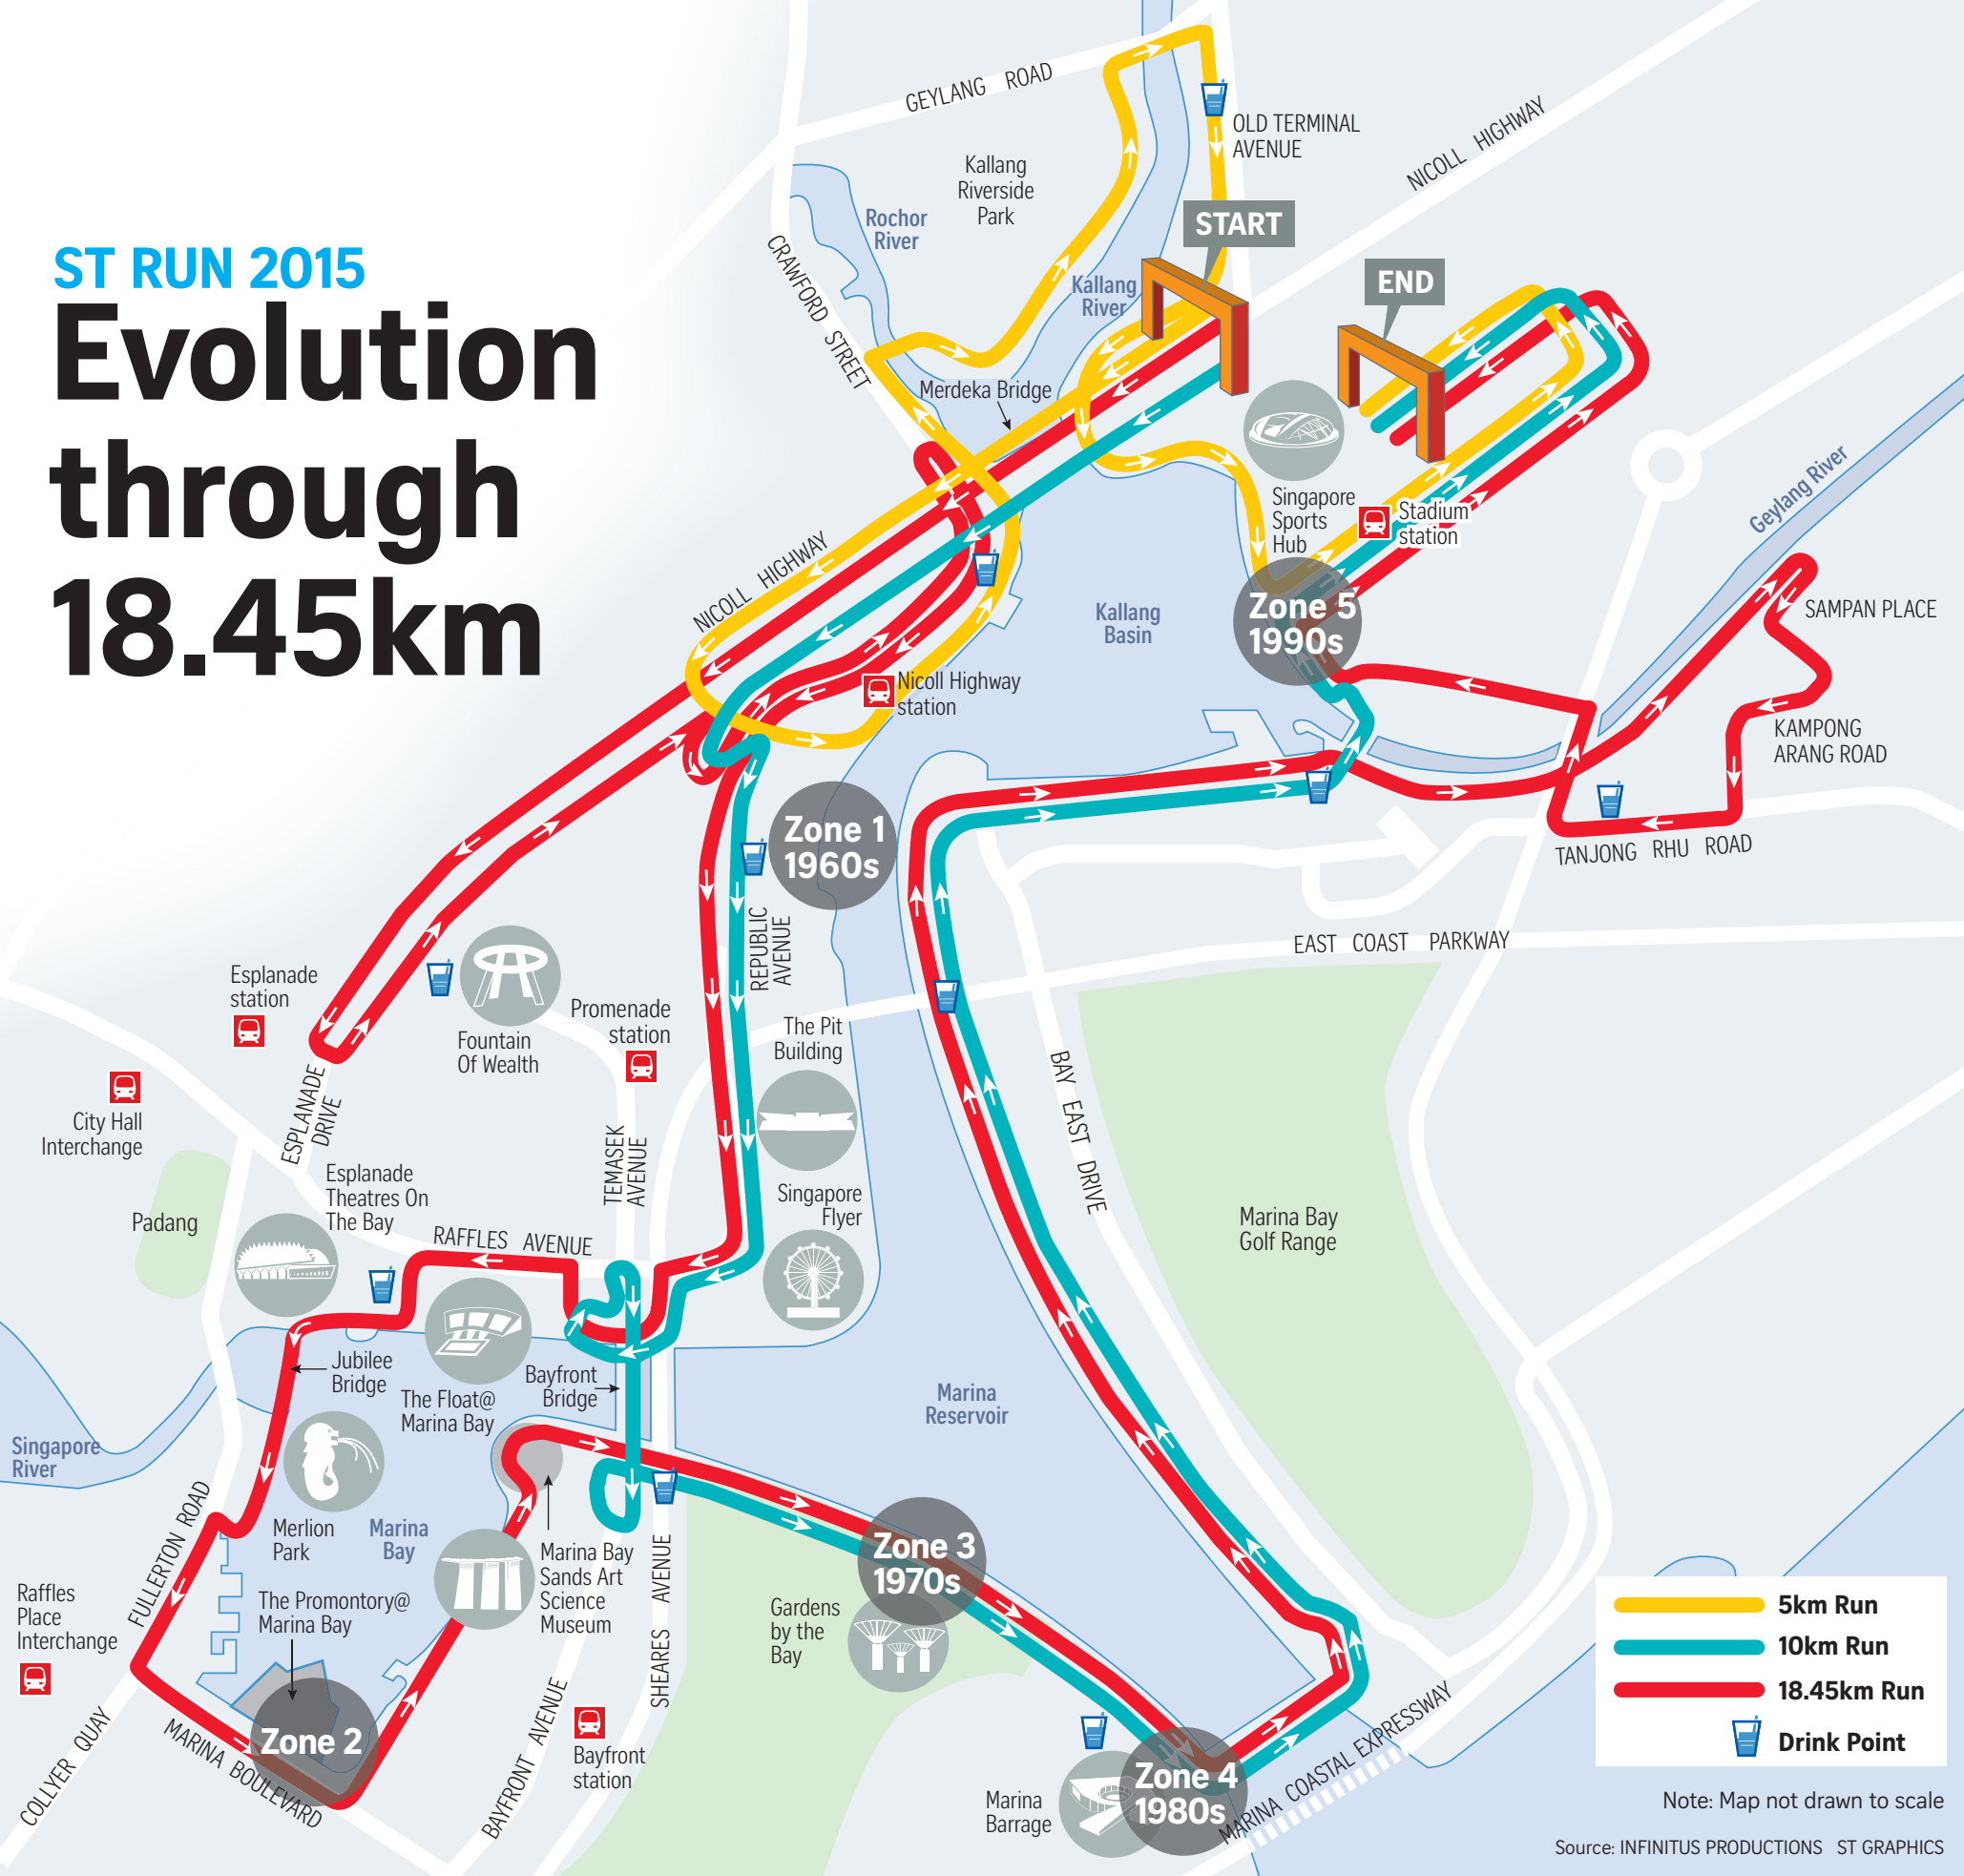

ST RUN 2015

# Evolution through 18.45km

5km Run  
10km Run  
18.45km Run  
Drink Point

Note: Map not drawn to scale

Source: INFINITUS PRODUCTIONS ST GRAPHICS