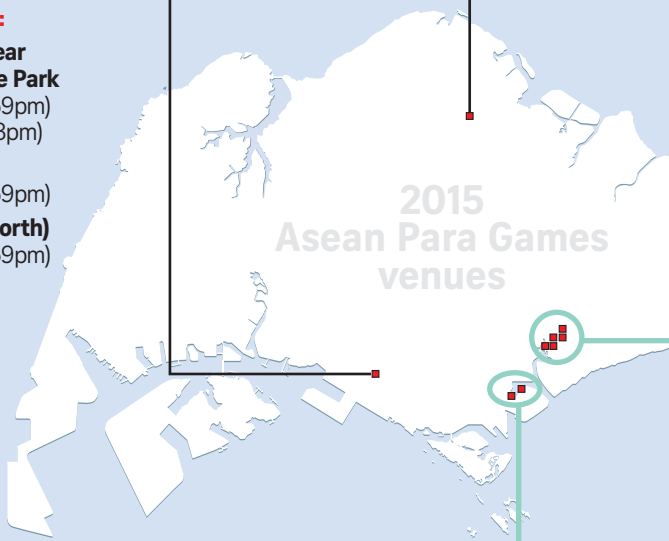

Where to catch the action

Temasek Club
Bowling (Dec 4-6)

Safra Yishun
Shooting (Dec 4-7)

CARPARK CLOSURES AROUND THE SPORTS HUB

Partial closure:

- **Carpark 4 near Kallang Leisure Park**
Dec 3 (8am-11.59pm)
Dec 4-9 (8am-8pm)
- **Carpark K**
Dec 3 (8am-11.59pm)
- **Carpark L (North)**
Dec 3 (8am-11.59pm)

Full closure:

- **Carpark 5**
Now till
Dec 13, 6pm
- **Carpark L (South)**
Now till
Dec 15, 6pm

2015
Asean Para Games
venues

Marina Bay cluster

Marina Bayfront Promenade
Sailing (Dec 6-8)

Marina Bay Sands
Hall B - Powerlifting (Dec 5-8) and
Football 5-a-side (Dec 4, 6 & 8)
Hall D - Goalball (Dec 4-9)

Archery
(Dec 5-7)