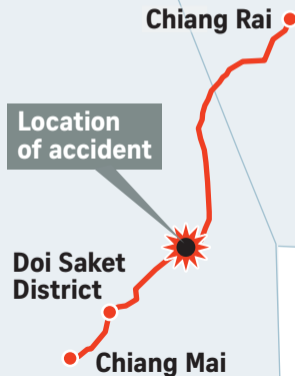

Holiday turns tragic

At least 14 Malaysian tourists were killed when their bus ran off the road on Sunday.

NOTE: Map not drawn to scale.

ST GRAPHICS ADAPTED FROM THE STAR ONLINE