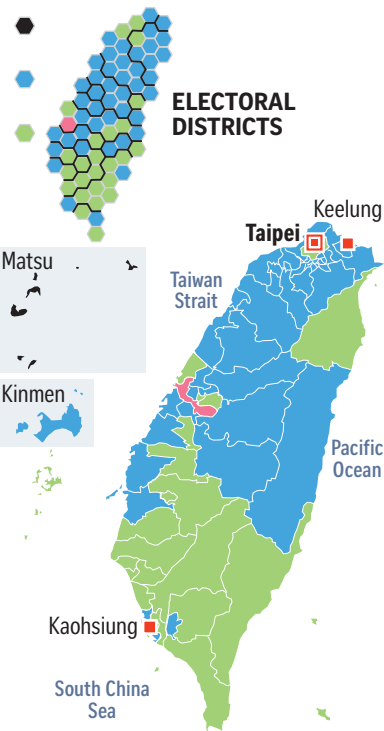

Taiwan's political palette

Party colours

- Kuomintang
- Democratic Progressive Party
- Taiwan Solidarity Union
- People First Party
- Non-Partisan Solidarity Union
- Independent

NOTE: 2012 legislative elections

ST GRAPHICS