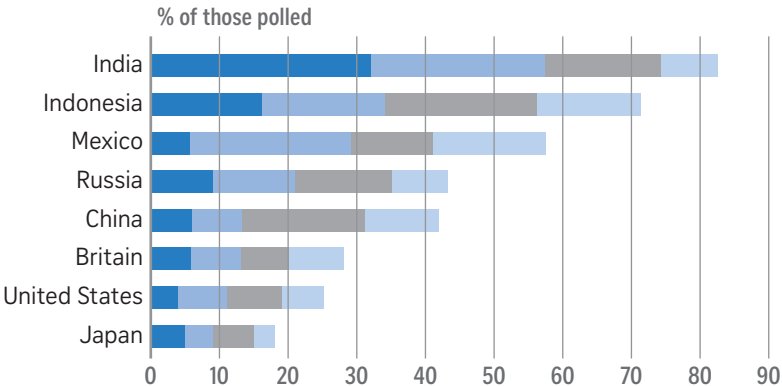

Who works from home the most?

Poll question: How often do you telecommute?

Always Consistently More than once or twice per week Once or twice per week

Source: IPSOS GLOBAL @DVISOR ST GRAPHICS ADAPTED FROM BLOOMBERG