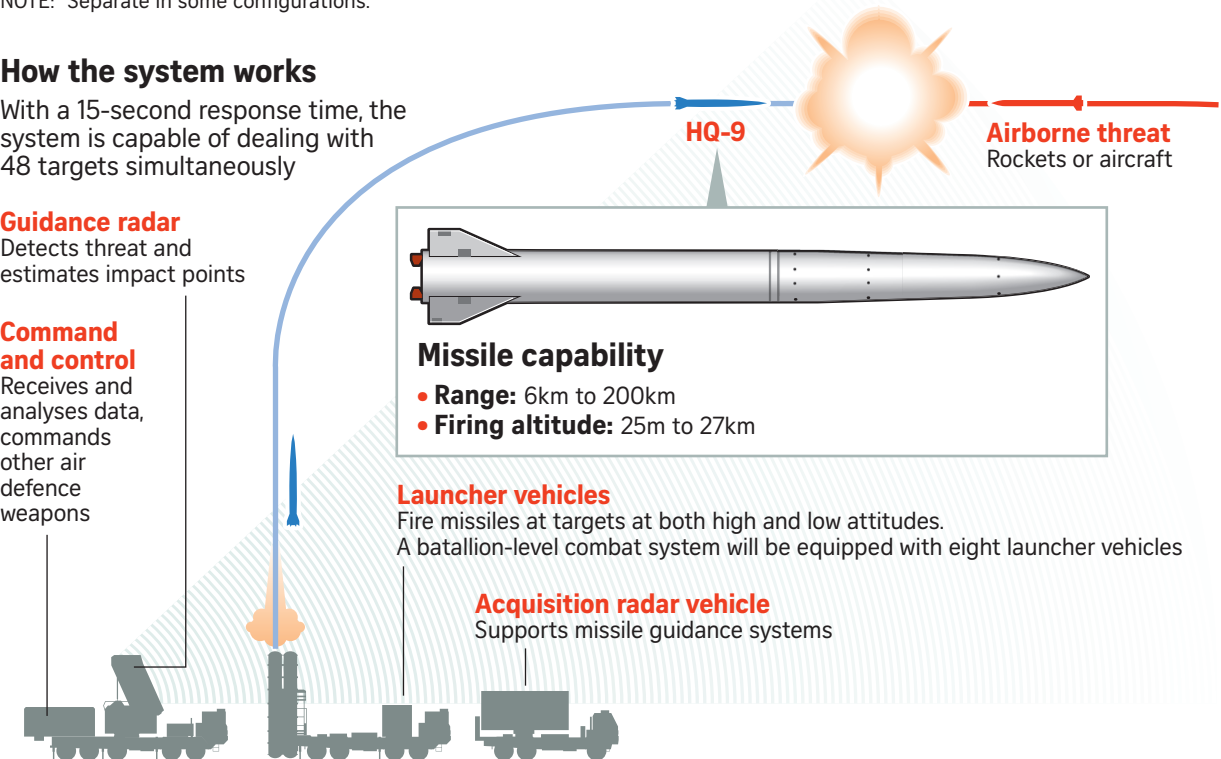

China's missile defence system

China has reportedly deployed an HQ-9 surface-to-air missile system on Woody Island, an island in the Paracels chain that has been under Chinese control for more than 40 years, but is also claimed by Taiwan and Vietnam.

HQ-9

The missile defence system is built by China Precision Machinery Import-Export Corp

NOTE: *Separate in some configurations.

How the system works

With a 15-second response time, the system is capable of dealing with 48 targets simultaneously

Guidance radar

Detects threat and estimates impact points

Command and control

Receives and analyses data, commands other air defence weapons

MISSILE RANGE

THE PARACEL ISLAND CHAIN

○ Occupied by China*

* Occupation does not signify undisputed sovereignty