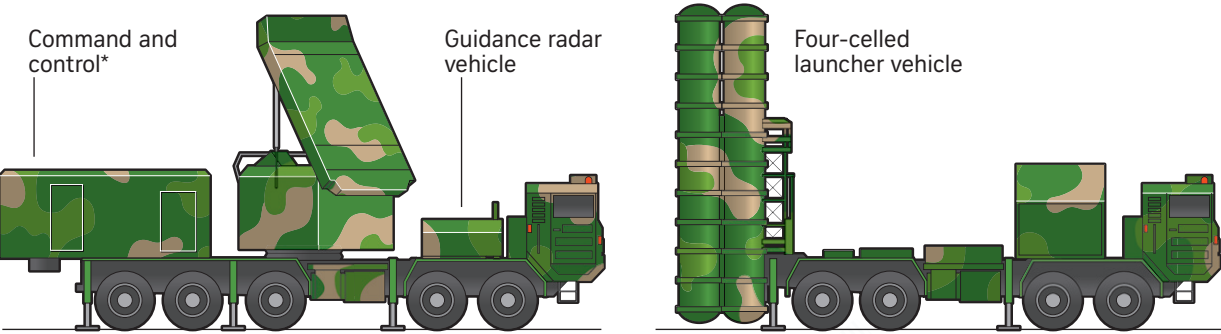

China's missile defence system

China has reportedly deployed an HQ-9 surface-to-air missile system on Woody Island, an island in the Paracels chain that has been under Chinese control for more than 40 years, but is also claimed by Taiwan and Vietnam.

HQ-9

The missile defence system is built by China Precision Machinery Import-Export Corp

NOTE: *Separate in some configurations.

How the system works

With a 15-second response time, the system is capable of dealing with 48 targets simultaneously