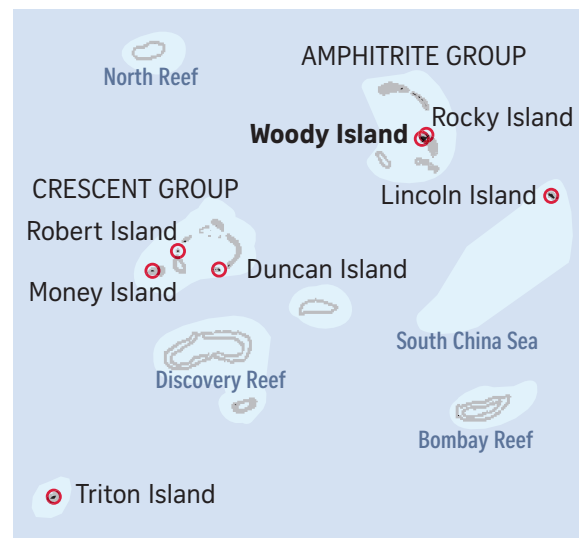

China's missile defence system

China has reportedly deployed an HQ-9 surface-to-air missile system on Woody Island, an island in the Paracels chain that has been under Chinese control for more than 40 years, but is also claimed by Taiwan and Vietnam.

Guidance radar

Detects threat and estimates impact points

Command and control

Receives and analyses data, commands other air defence weapons

MISSILE RANGE

THE PARACEL ISLAND CHAIN

○ Occupied by China*

* Occupation does not signify undisputed sovereignty