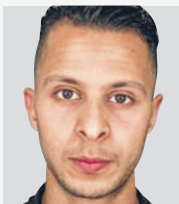

Links between Brussels and Paris attackers

Belgian officials are uncovering evidence that links two of the suicide bombers in Tuesday's attacks in Brussels to the Nov 13 Paris attacks.

Airport attackers

DEAD
Najim Laachraoui, 24
Blew himself up at the airport.

SOUGHT
Unidentified
Believed to have fled.

DEAD
Ibrahim el-Bakraoui, 29
Blew himself up at the airport.

Brothers

Subway station attacker

DEAD
Khalid el-Bakraoui, 27
Carried out a suicide attack at the subway station. Unclear if he was involved in airport attacks. Officials believe he used a false name to rent two properties: one in **Forest** and one in **Charleroi**.

Apartment in Forest

Salah Abdeslam's fingerprints were found during a March 15 raid of this apartment.

Safe house in Charleroi

Fingerprints of two **Paris attackers** were found during a search in December.

DEAD
Najim Laachraoui, 24
His DNA was found on explosives used in the **Paris attacks**. His fingerprints and **Abdeslam's** were found in a Brussels apartment in December.

ARRESTED
Salah Abdeslam, 26
Believed to be the only surviving participant in the **Paris attacks**. Arrested by the Belgian authorities on March 18.