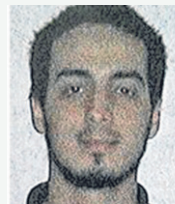

Links between Brussels and Paris attackers

Belgian officials are uncovering evidence that links two of the suicide bombers in Tuesday's attacks in Brussels to the Nov 13 Paris attacks.

Airport attackers

DEAD
Najim Laachraoui, 24
Blew himself up at the airport.

SOUGHT
Unidentified
Believed to have fled.

DEAD
Ibrahim el-Bakraoui, 29
Blew himself up at the airport.

Brothers

Subway station attacker

DEAD
Khalid el-Bakraoui, 27
Carried out a suicide attack at the subway station. Unclear if he was involved in airport attacks. Officials believe he used a false name to rent two properties: one in **Forest** and one in **Charleroi**.

Apartment in Forest

Salah Abdeslam's fingerprints were found during a March 15 raid of this apartment.

Safe house in Charleroi

Fingerprints of two **Paris attackers** were found during a search in December.