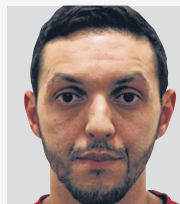

DEAD
Najim Laachraoui, 24
Blew himself up at the airport.

SOUGHT
Unidentified
Believed to have fled.

DEAD
Ibrahim el-Bakraoui, 29
Blew himself up at the airport.

Brothers

Subway station attacker

DEAD
Khalid el-Bakraoui, 27
Carried out a suicide attack at the subway station. Unclear if he was involved in airport attacks. Officials believe he used a false name to rent two properties: one in **Forest** and one in **Charleroi**.

Apartment in Forest

Salah Abdeslam's fingerprints were found during a March 15 raid of this apartment.

Safe house in Charleroi

Fingerprints of two **Paris attackers** were found during a search in December.

DEAD
Najim Laachraoui, 24
His DNA was found on explosives used in the **Paris attacks**. His fingerprints and **Abdeslam's** were found in a Brussels apartment in December.

ARRESTED
Salah Abdeslam, 26
Believed to be the only surviving participant in the **Paris attacks**. Arrested by the Belgian authorities on March 18.