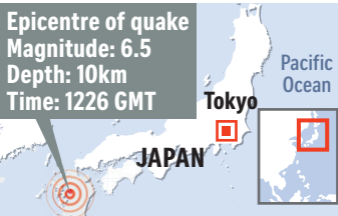

**Epicentre of quake**  
**Magnitude: 6.5**  
**Depth: 10km**  
**Time: 1226 GMT**

Source: REUTERS  
STRAITS TIMES GRAPHICS