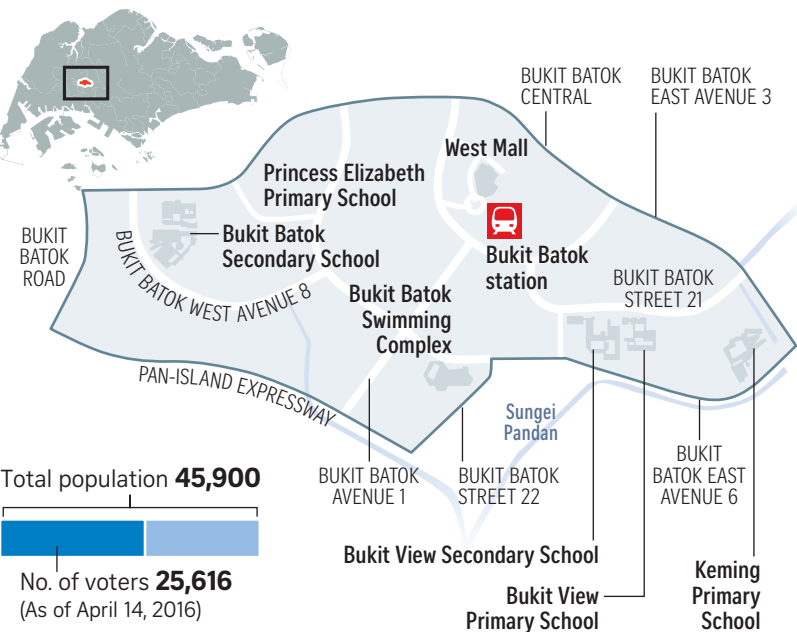

# Bukit Batok SMC

- First appeared on the electoral map in 1972. Merged into Bukit Timah GRC in 1997, then became part of Jurong GRC in 2001.
- Was carved out before the 2015 General Election.

### Race