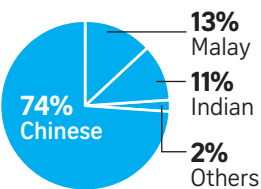

PROFILE OF RESIDENTS

Race