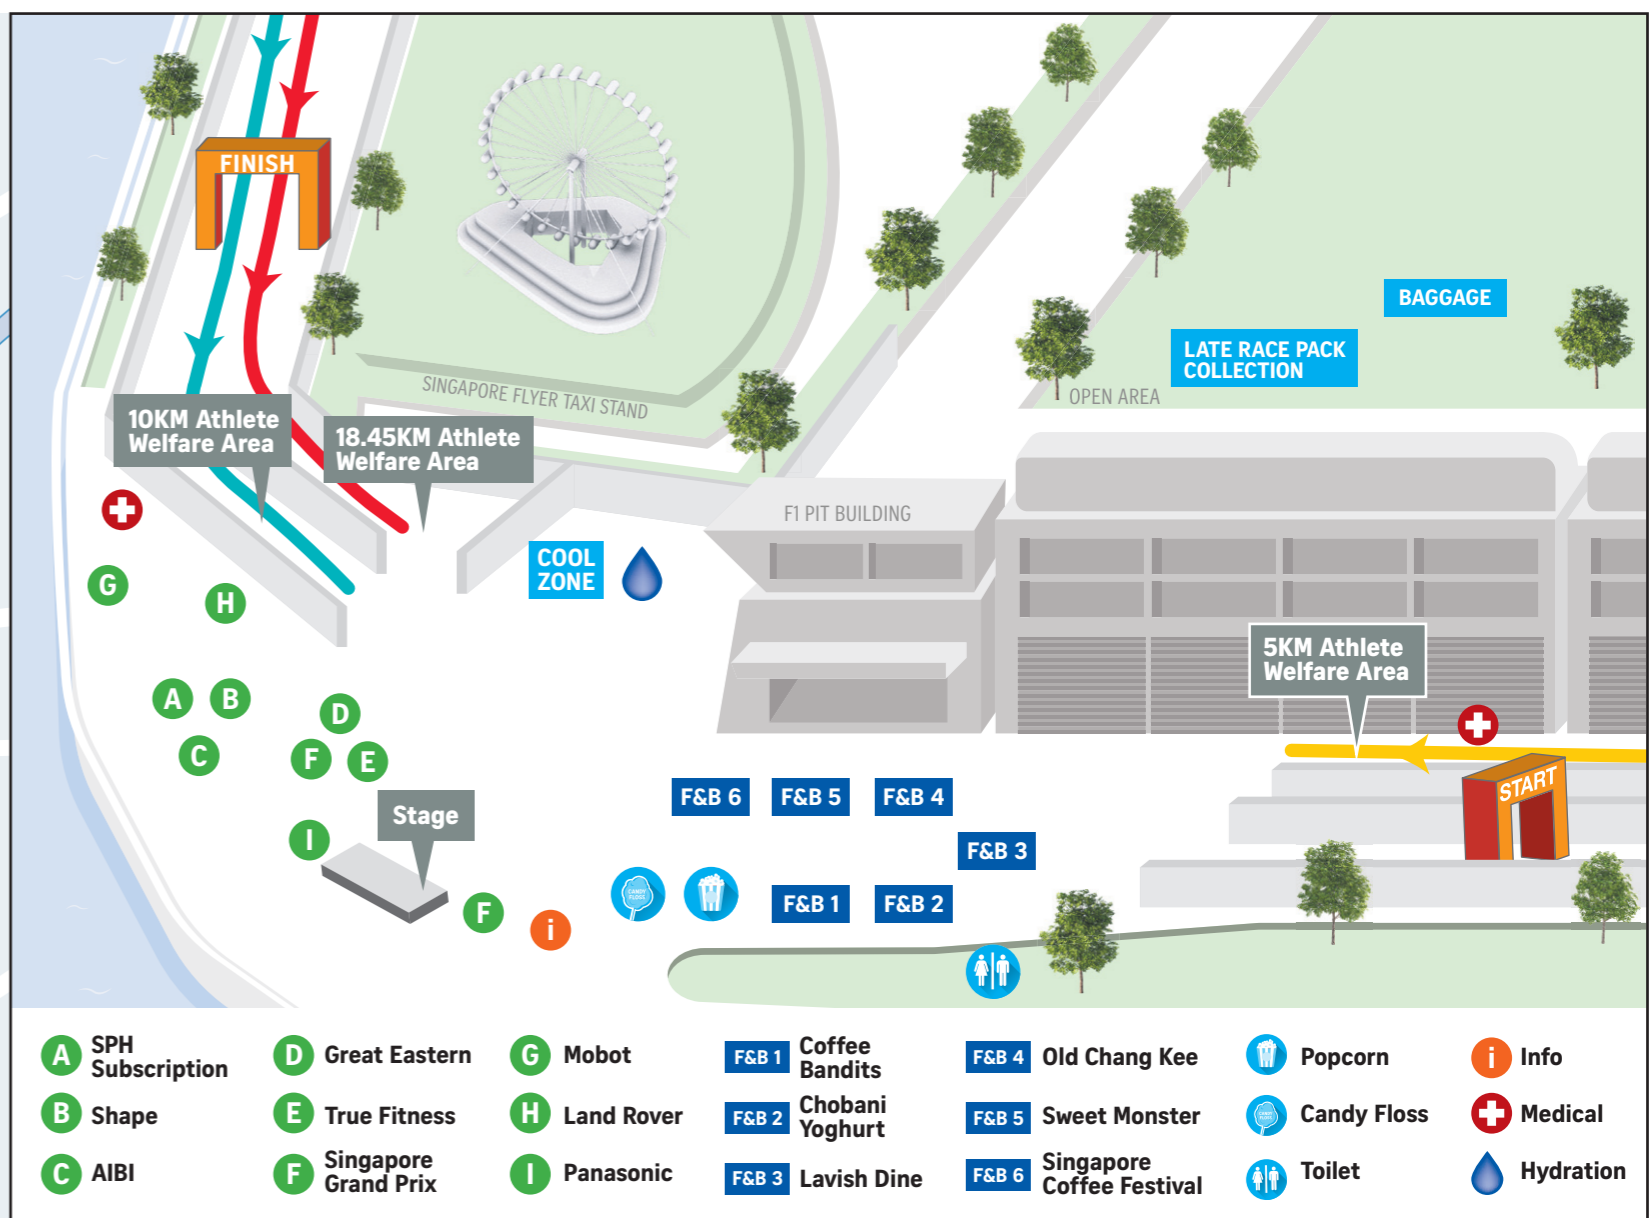

# Race routes and carnival map

- 5km Run
- 10km Run
- 18.45km Run
- Banana
- Hydration Station

- |                           |                               |                     |                                  |  |             |               |
|---------------------------|-------------------------------|---------------------|----------------------------------|--|-------------|---------------|
| <b>A</b> SPH Subscription | <b>D</b> Great Eastern        | <b>G</b> Mobot      | <b>F&amp;B 1</b> Coffee Bandits  | <b>F&amp;B 4</b> Old Chang Kee             | Popcorn     | <b>i</b> Info |
| <b>B</b> Shape            | <b>E</b> True Fitness         | <b>H</b> Land Rover | <b>F&amp;B 2</b> Chobani Yoghurt | <b>F&amp;B 5</b> Sweet Monster             | Candy Floss | Medical       |
| <b>C</b> AIBI             | <b>F</b> Singapore Grand Prix | <b>I</b> Panasonic  | <b>F&amp;B 3</b> Lavish Dine     | <b>F&amp;B 6</b> Singapore Coffee Festival | Toilet      | Hydration     |

OneFM DJs (clockwise from top) Shawn Tupaz, Elliot Danker and Andre Hoeden will be running in the 10km category.

Participants in the 18.45km race being entertained by Shukur and Friends, who belted out 1960s hits from bands like The Beatles, at the 1960s-themed stage at Zone 1 during The Straits Times Run at the Hub last year. The route took participants past iconic landmarks such as Marina Bay Sands and the Merlion.

Grab a coffee and a bite made from home-made recipes at Coffee Bandits, which will have a booth at the post-race carnival.

Thanks to a tie-up with Singapore Grand Prix, ST Run participants will take off on the same starting grid as the Formula One cars. They will also be greeted by the chequered flag at the finish line. Die-hard fans can enter a contest simulating an F1 pit crew tyre change at the post-race carnival.