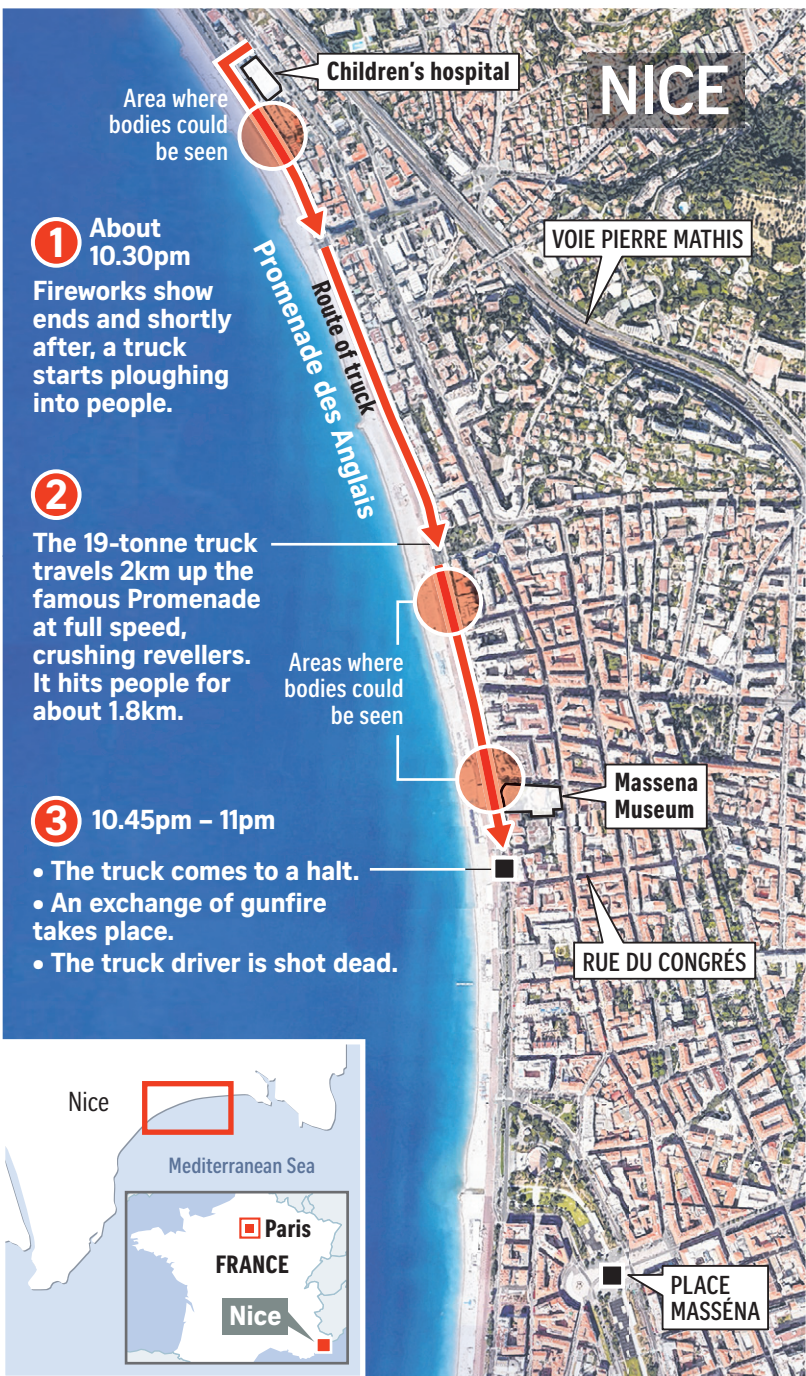

How the attack unfolded

NICE

Children's hospital

Area where bodies could be seen

1 About 10.30pm
Fireworks show ends and shortly after, a truck starts ploughing into people.

Promenade des Anglais
Route of truck

VOIE PIERRE MATHIS

2
The 19-tonne truck travels 2km up the famous Promenade at full speed, crushing revellers. It hits people for about 1.8km.

Areas where bodies could be seen

3 10.45pm – 11pm

- The truck comes to a halt.
- An exchange of gunfire takes place.
- The truck driver is shot dead.

Massena Museum

RUE DU CONGRÈS

PLACE MASSÈNA

Nice

Mediterranean Sea

Paris

FRANCE

Nice

Sources: AFP, NEW YORK TIMES

PHOTO: GOOGLE EARTH STRAITS TIMES GRAPHICS