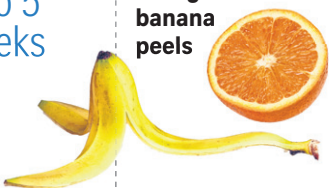

What gets dumped

Estimated decomposition rate

2 to 5 weeks

Orange and banana peels

2 months

Paper

3 months

Waxed carton boxes