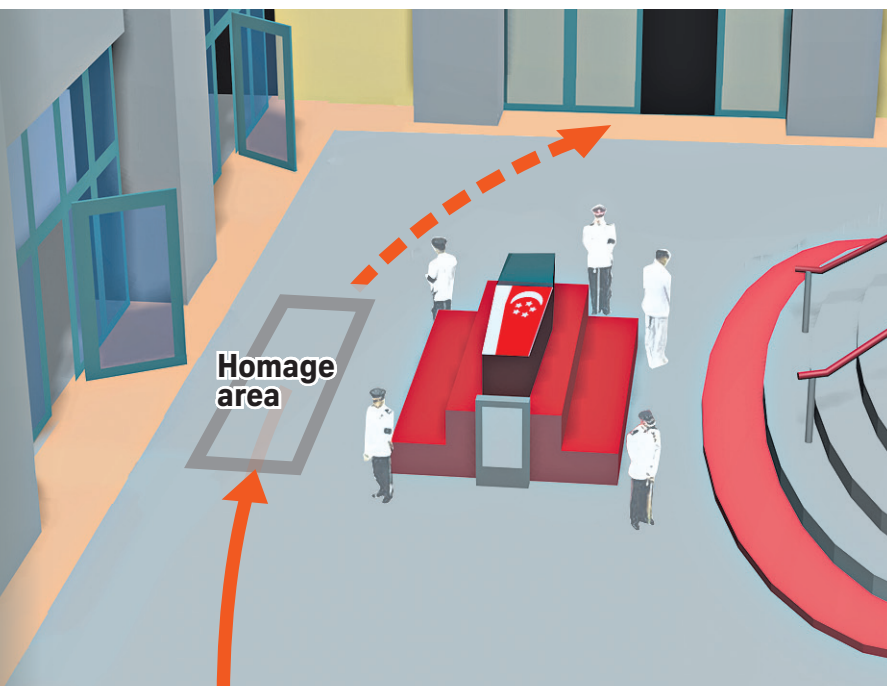

Public can pay respects today

- Mr S R Nathan's body will lie in state at Parliament House
- People can pay their respects from 10am to 10pm today
- Visitors are encouraged to use public transport
- They should join the queue to Parliament House at the Padang via St Andrew's Road
- They should also comply with police instructions at security screening stations

Roads and lanes affected

Period of closure:
10pm, Aug 24 to 5pm, Aug 26

- 1 Extreme right lane of Parliament Place (between North Bridge Road and The Arts House)
- 2 Parliament Place (between Supreme Court Lane and The Arts House)
- 3 St Andrew's Road
- 4 Coleman Street (between St Andrew's Road and Supreme Court Lane)
- 5 Connaught Drive
- 6 Fullerton Road (between Esplanade Drive and Connaught Drive)