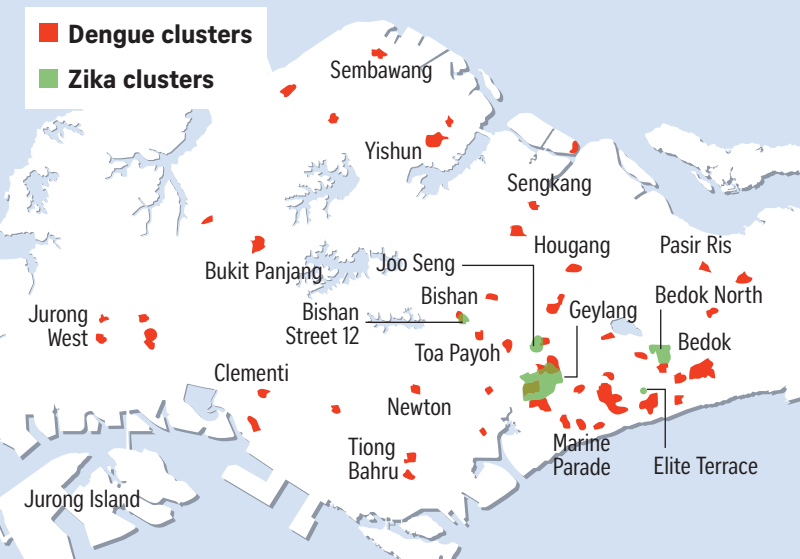

Where the mozzies are

Zika clusters:

Aljunied Crescent/Sims Drive/Kallang Way/Paya Lebar Way, Bedok North, Joo Seng, Bishan Street 12

Potential new cluster:

Elite Terrace area in Siglap