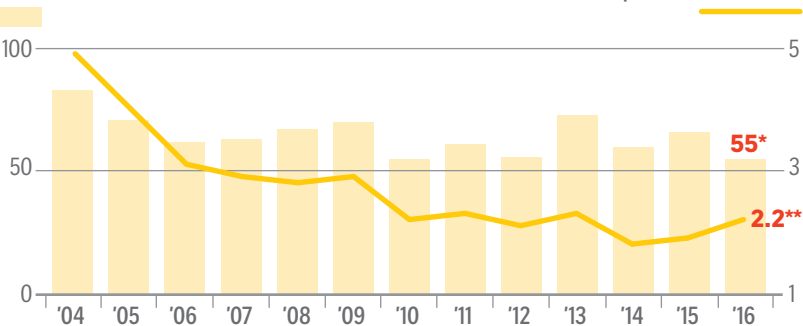

Workplace deaths over the years

Total number of deaths

Deaths per 100,000 workers

*Number of workplace deaths this year so far

**Projected fatality rate

Source: WORKPLACE SAFETY AND HEALTH COUNCIL SUNDAY TIMES GRAPHICS