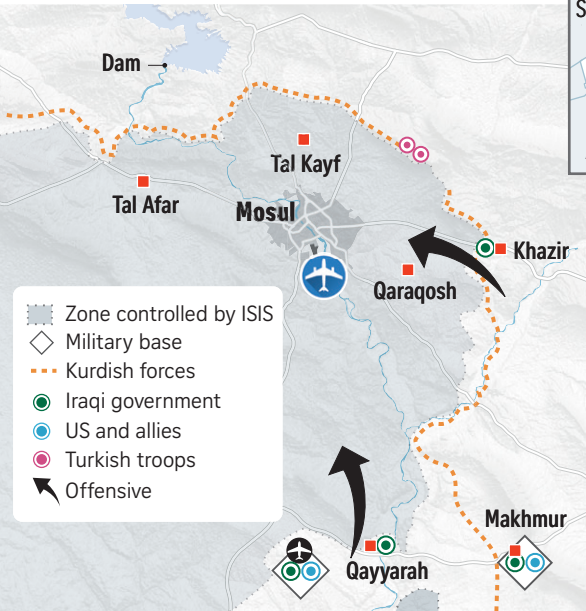

The battle for Mosul

TROOPS DEPLOYED

30,000
Iraqi and Kurdish forces

7,500
US and allies

3,000 - 4,500
ISIS

2,000
Turkey