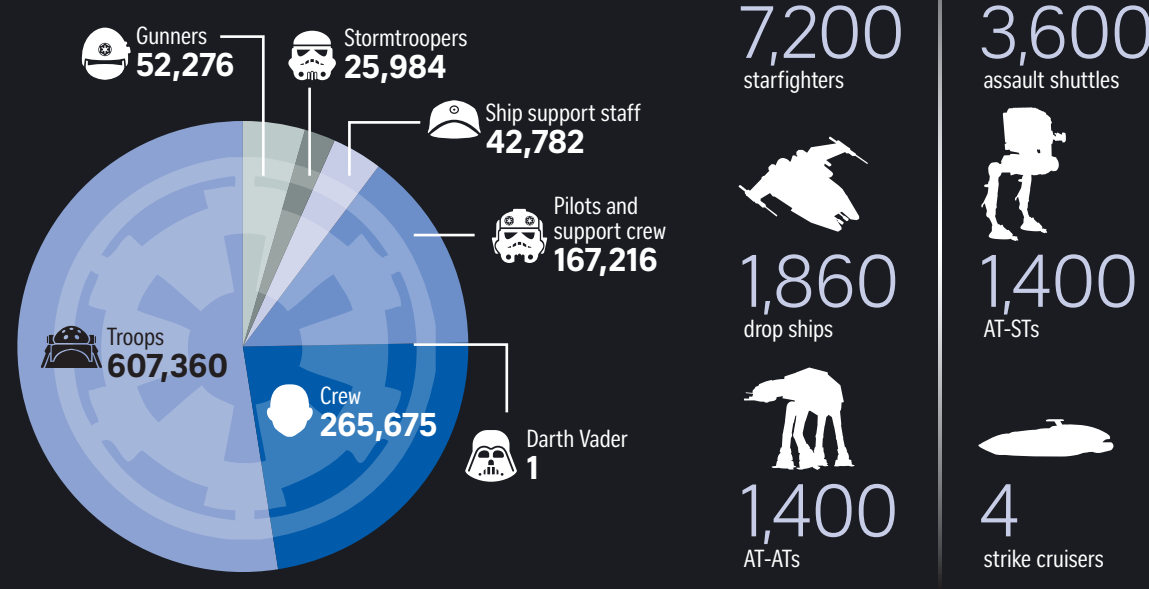

THE DEATH STAR IN BRIEF

HYPERMATTER REACTOR CORE
The heart of the Death Star, the reactor core generates the energy necessary to power the superlaser and keep the moon-sized behemoth afloat.

THE EYE
A massive lens built around a crystal used to focus the super weapon's laser.

SURFACE
The surface of the Death Star is populated by millions of structures made of Quadanium steel. At a distance, it resembles an entire city.

FACTS ABOUT THE DEATH STAR

THAT'S NO MOON
The Death Star is a huge battle station, but it still pales in comparison size-wise with the Earth or even the moon. The Earth is about 106 times bigger and the moon is about 29 times bigger.

DIAMETER
Death Star 120KM
Moon 3,474KM
Earth 12,742KM

HOW MUCH DOES IT COST?
How much would it cost to build a moon-sized battle station? Taking the example of the amount of steel required to build the aircraft carrier, HMS Illustrious.

Volume of HMS Illustrious 28,591.2 m³
Amount of steel required: 22,000,000kg
Volume of Death Star 1,728,000 km³
Amount of steel required: 6.95 x 1,017kg (695,000,000,000,000kg)

According to the 2016 Steel forecast, steel cost $565 per 1,000kg
Just the steel used to construct the Death Star would cost a whopping $392 Quadrillion ($392,000,000,000,000,000)

AN IMPERIAL HUMAN RESOURCES GUIDE
A giant battle station would need a large crew and many offensive and defensive vehicles to keep it operational. Here is a glance at the crew strength and vehicle line-up of the first Death Star.

BAND OF ROGUES

Rogue One: A Star Wars Story introduces a motley crew of Rebellion operatives set to infiltrate and steal the plans for the Death Star.

JYN ERSO
Played by: Felicity Jones
Species: Human
Homeworld: Vallt