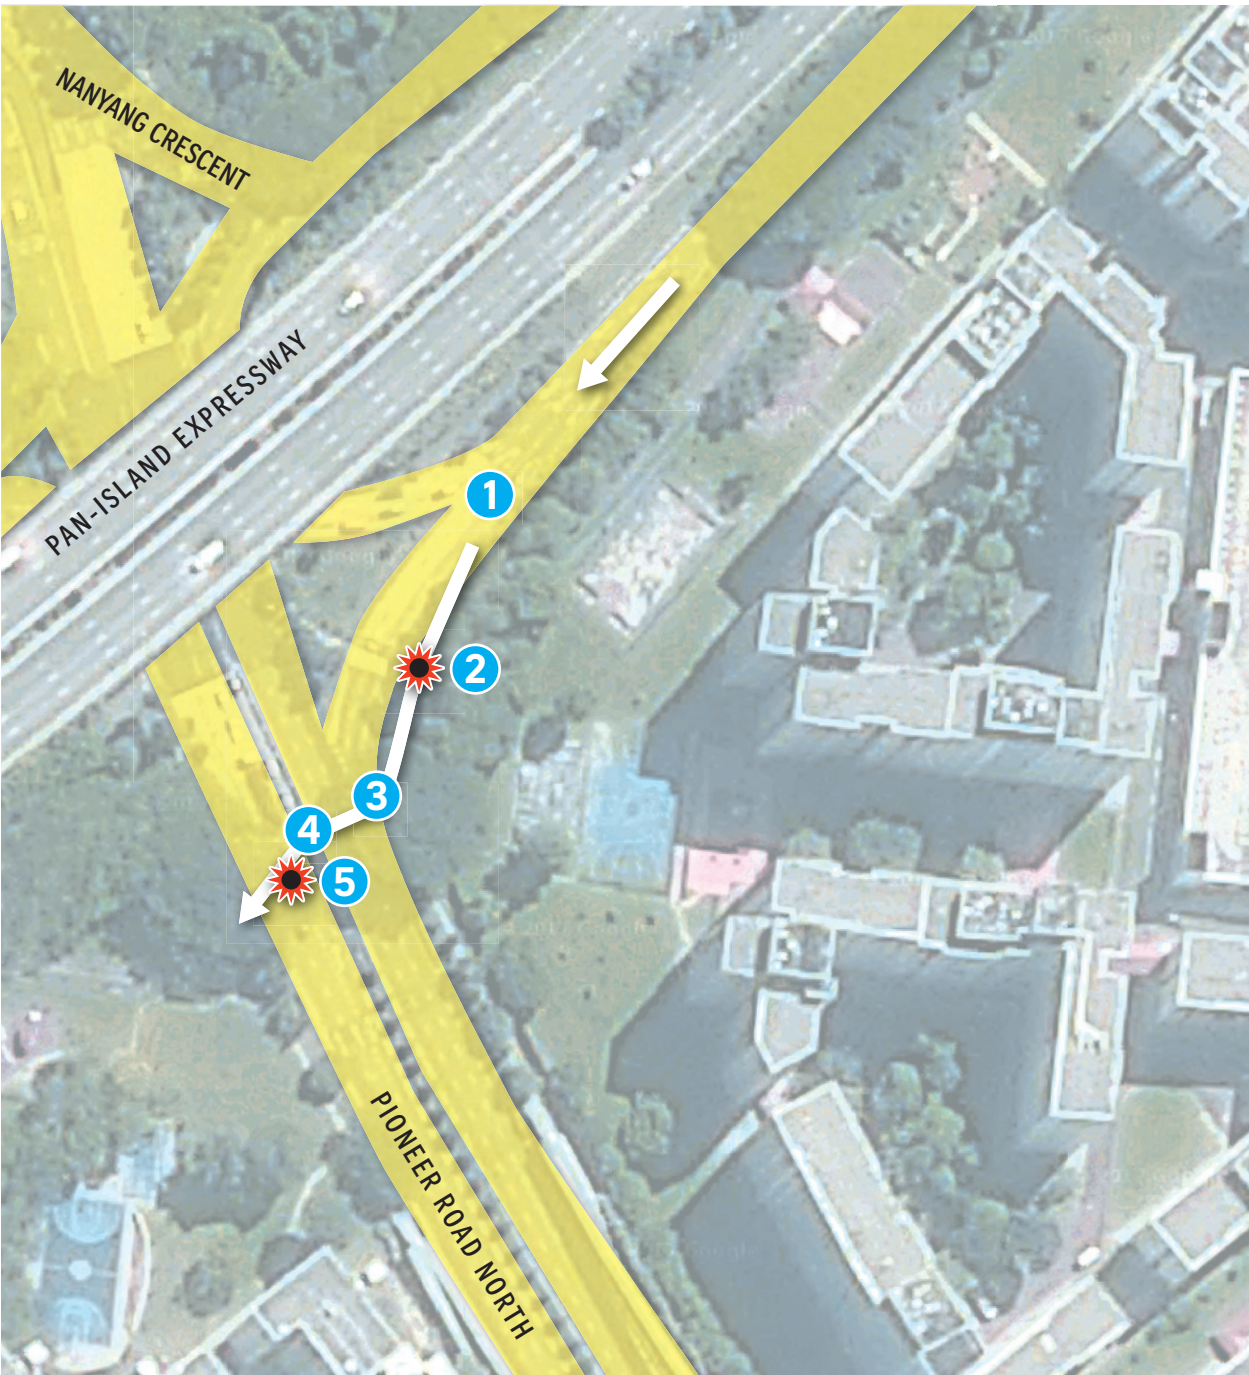

# How Thursday's fatal crash happened

- 1 A private bus fails to slow down at a zebra crossing on a slip road towards Pioneer Road North.

- 2 A 47-year-old female cyclist, who had stopped just before the crossing, is hit by the oncoming bus.

- 3 The bus then uproots a small tree before careening across a three-lane road.

- 4 The bus crashes into a road divider, and hits a white BMW travelling in the opposite direction.

- 5 The impact causes the BMW to collide into a lorry in the next lane.