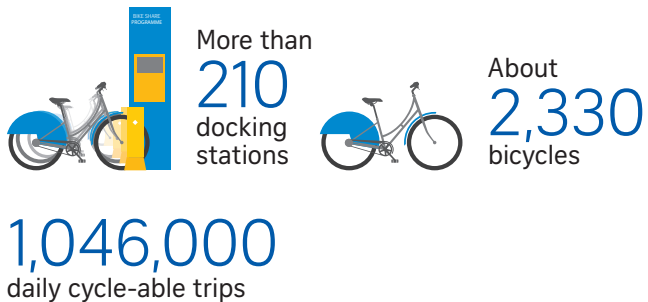

# Bike share hubs

A bicycle station in the Brooklyn borough of New York.

(Estimate of first-and-last-mile trips to and from MRT stations and non-MRT trips in these areas.)