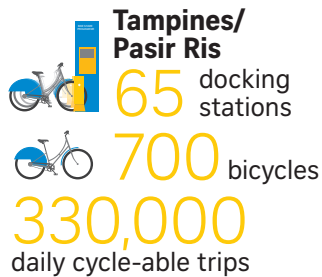

# Bike share hubs

A bicycle station in the Brooklyn borough of New York.

(Estimate of first-and-last-mile trips to and from MRT stations and non-MRT trips in these areas.)