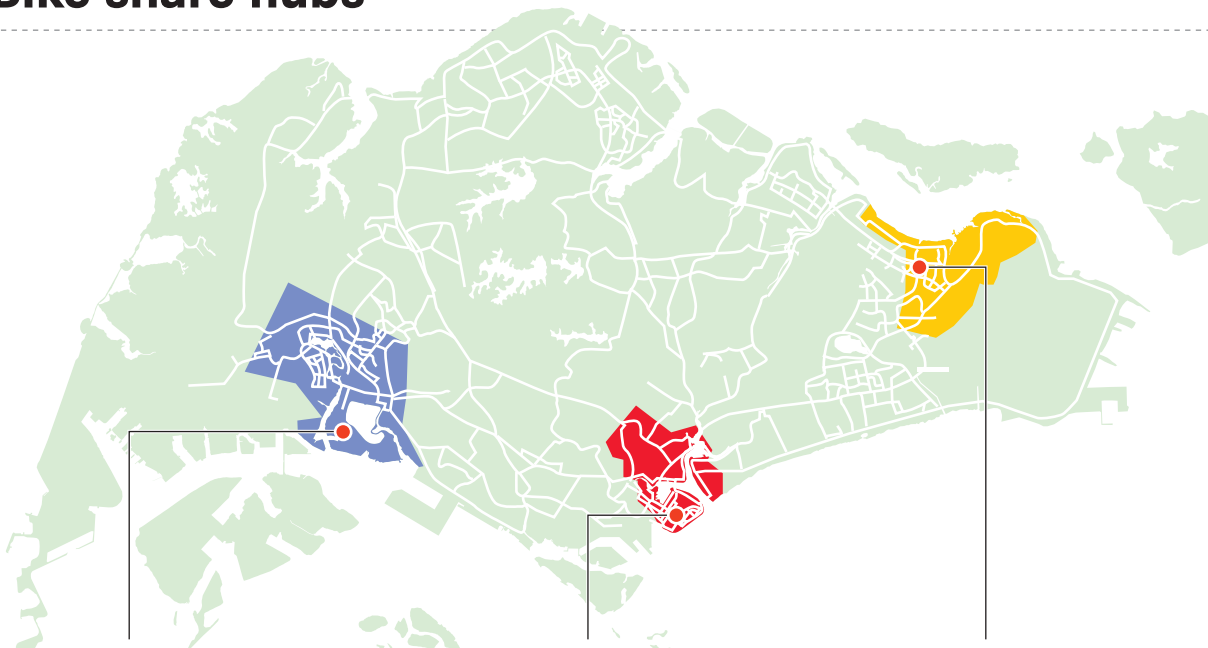

# Bike share hubs

A bicycle station in the Brooklyn borough of New York.

(Estimate of first-and-last-mile trips to and from MRT stations and non-MRT trips in these areas.)