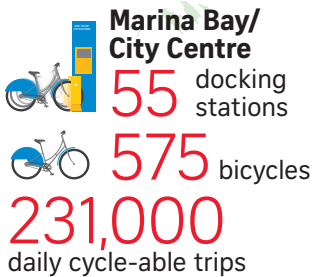

# Bike share hubs

A bicycle station in the Brooklyn borough of New York.

(Estimate of first-and-last-mile trips to and from MRT stations and non-MRT trips in these areas.)