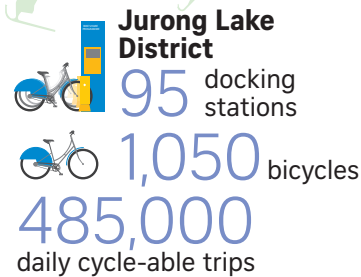

# Bike share hubs

A bicycle station in the Brooklyn borough of New York.

(Estimate of first-and-last-mile trips to and from MRT stations and non-MRT trips in these areas.)