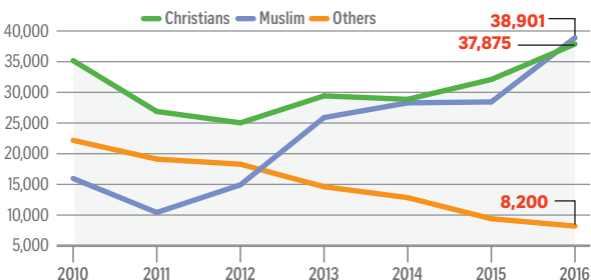

Refugee arrivals in the US

NOTE*: For Oct 1-Dec 31 period

Religion of refugees

Top refugee-hosting countries

NOTE:
All data on
refugee arrivals
for US fiscal year
from October to
September