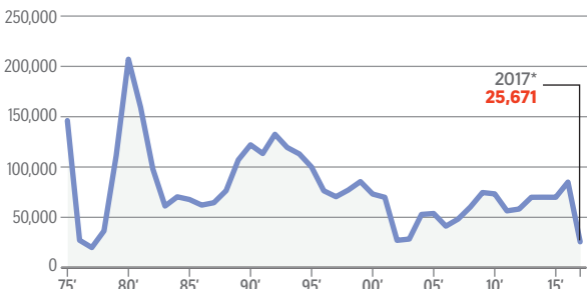

Refugee arrivals in the US

NOTE*: For Oct 1-Dec 31 period

Religion of refugees

Top refugee-hosting countries

NOTE:
All data on
refugee arrivals
for US fiscal year
from October to
September