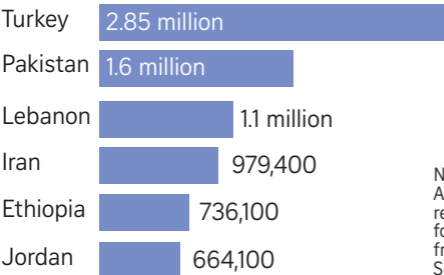

Refugee arrivals in the US

NOTE*: For Oct 1-Dec 31 period

Religion of refugees

Top refugee-hosting countries

NOTE:
All data on
refugee arrivals
for US fiscal year
from October to
September