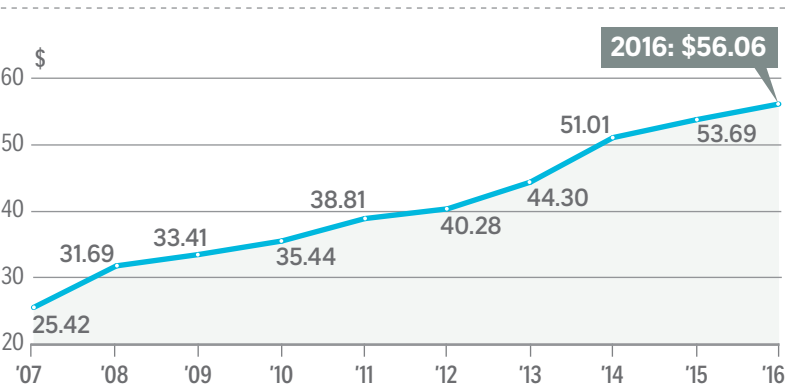

Average retail prices of infant milk powder

NOTE:

- Prices are per 900g tin.
- Prices of items starting from January 2014 may not be strictly comparable to those published earlier due to changes in the sample of brands/varieties and outlets priced.

Source: SINGAPORE DEPARTMENT OF STATISTICS STRAITS TIMES GRAPHICS