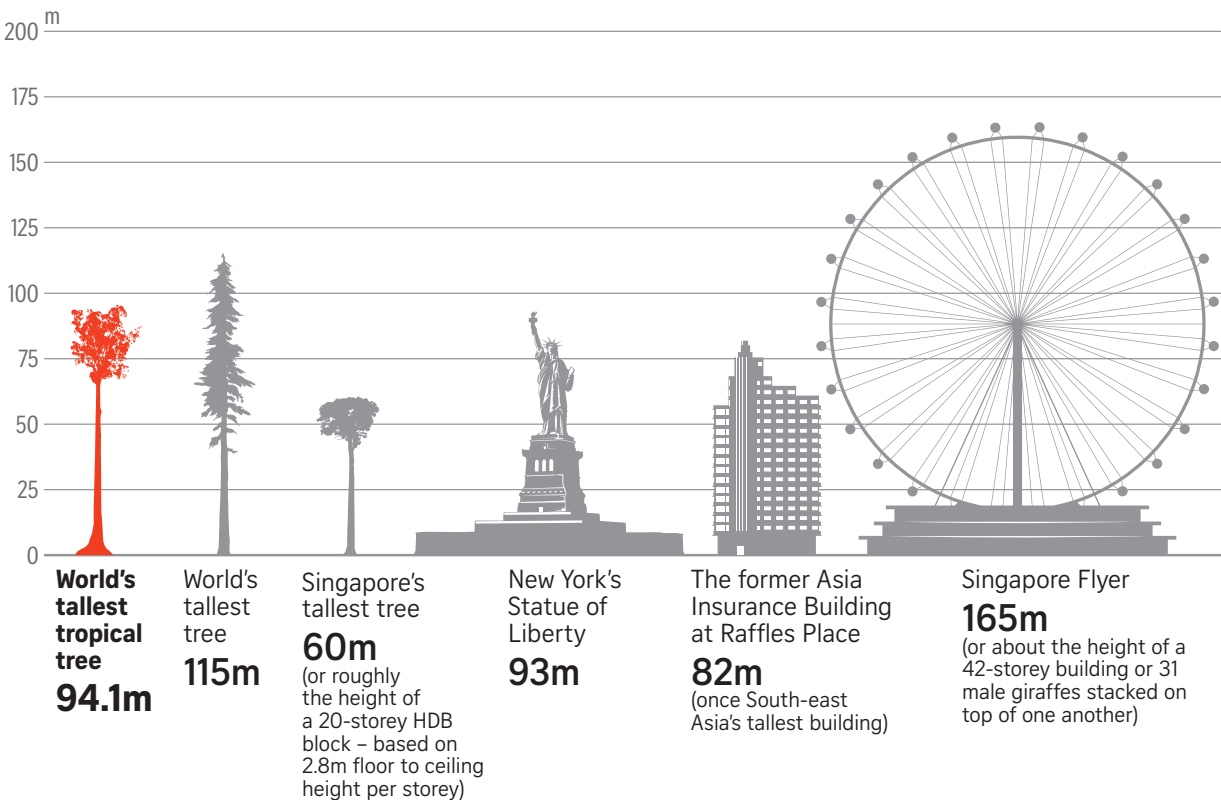

Nature's giants

The world's tallest tropical tree located in Sabah, Malaysia, measures a towering 94.1m. Here is a look at how the tree, together with the world's and Singapore's tallest, compares with landmarks here and overseas.

Sources: SABAH FORESTRY DEPARTMENT, SINGAPORE INFOPEDIA, SINGAPORE FLYER, NPARKS STRAITS TIMES GRAPHICS