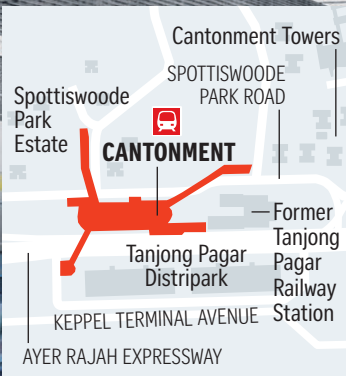

New Circle Line stations

CANTONMENT STATION

KEPPEL STATION

PRINCE EDWARD STATION