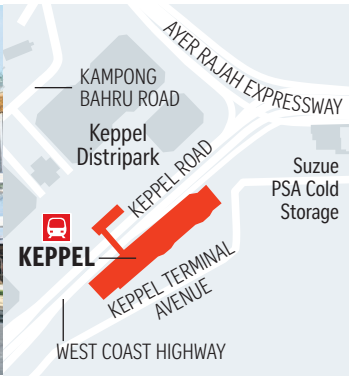

New Circle Line stations

CANTONMENT STATION

KEPPEL STATION

PRINCE EDWARD STATION