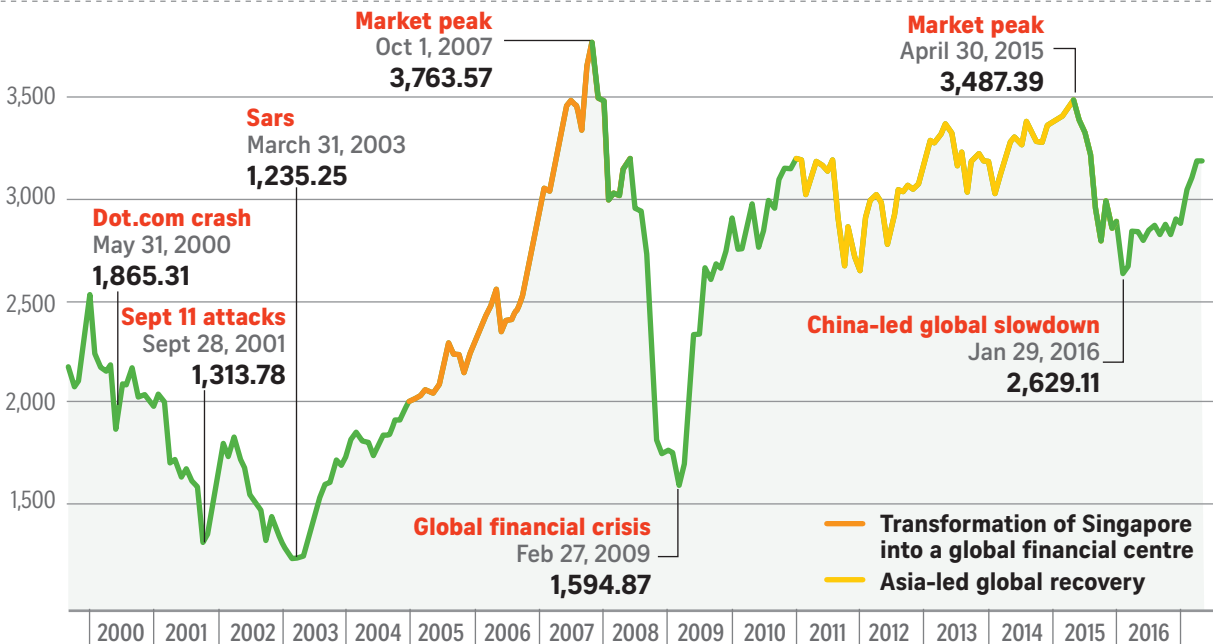

STI performance (Aug 31, 1999 – April 28, 2017)

NOTE: Data as at month end.

To facilitate historical analysis of the revamped STI in 2008, a re-created history going back to Aug 31, 1999, was generated.