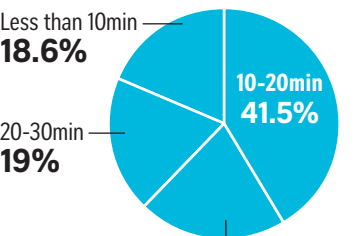

Impact of disruptions

SINGAPORE

Have you experienced train delays in the past month?

(1,038 responses)

HONG KONG

Have you experienced train delays in the past month?

(1,154 responses)

How many times have you experienced train delays in the past month?

(564 responses)

(556 responses)

How many extra minutes did it take you to get to your destination due to train delays?

(564 responses)

(556 responses)

NOTE: Figures may not add up to 100 per cent due to rounding.