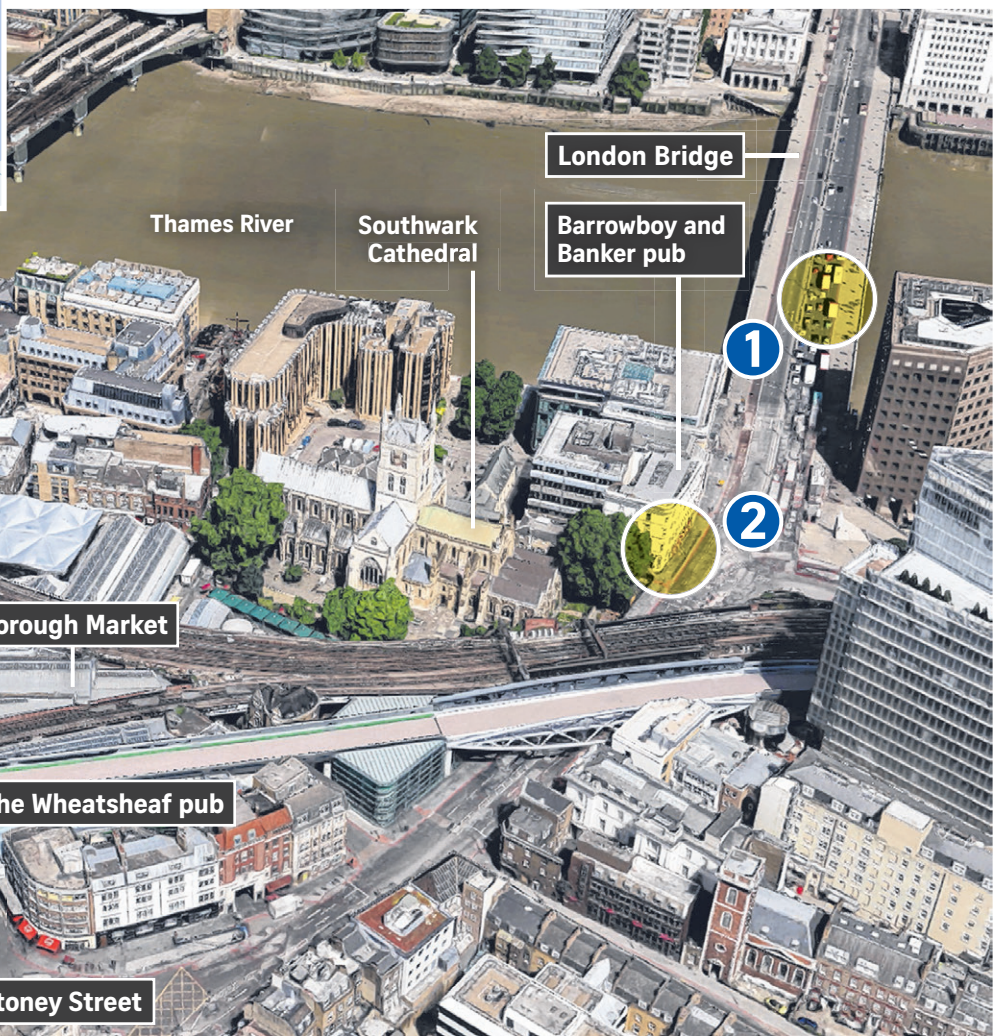

London terror attack: How it unfolded

1 10.08pm: Police receive reports of a white van hitting pedestrians on London Bridge.

2 The van crashes outside the Barrowboy and Banker pub. Three attackers jump out.

3 Attackers stab people near Borough Market along Stoney Street.

4 10.16pm: Armed officers shoot dead the three attackers outside The Wheatsheaf pub.