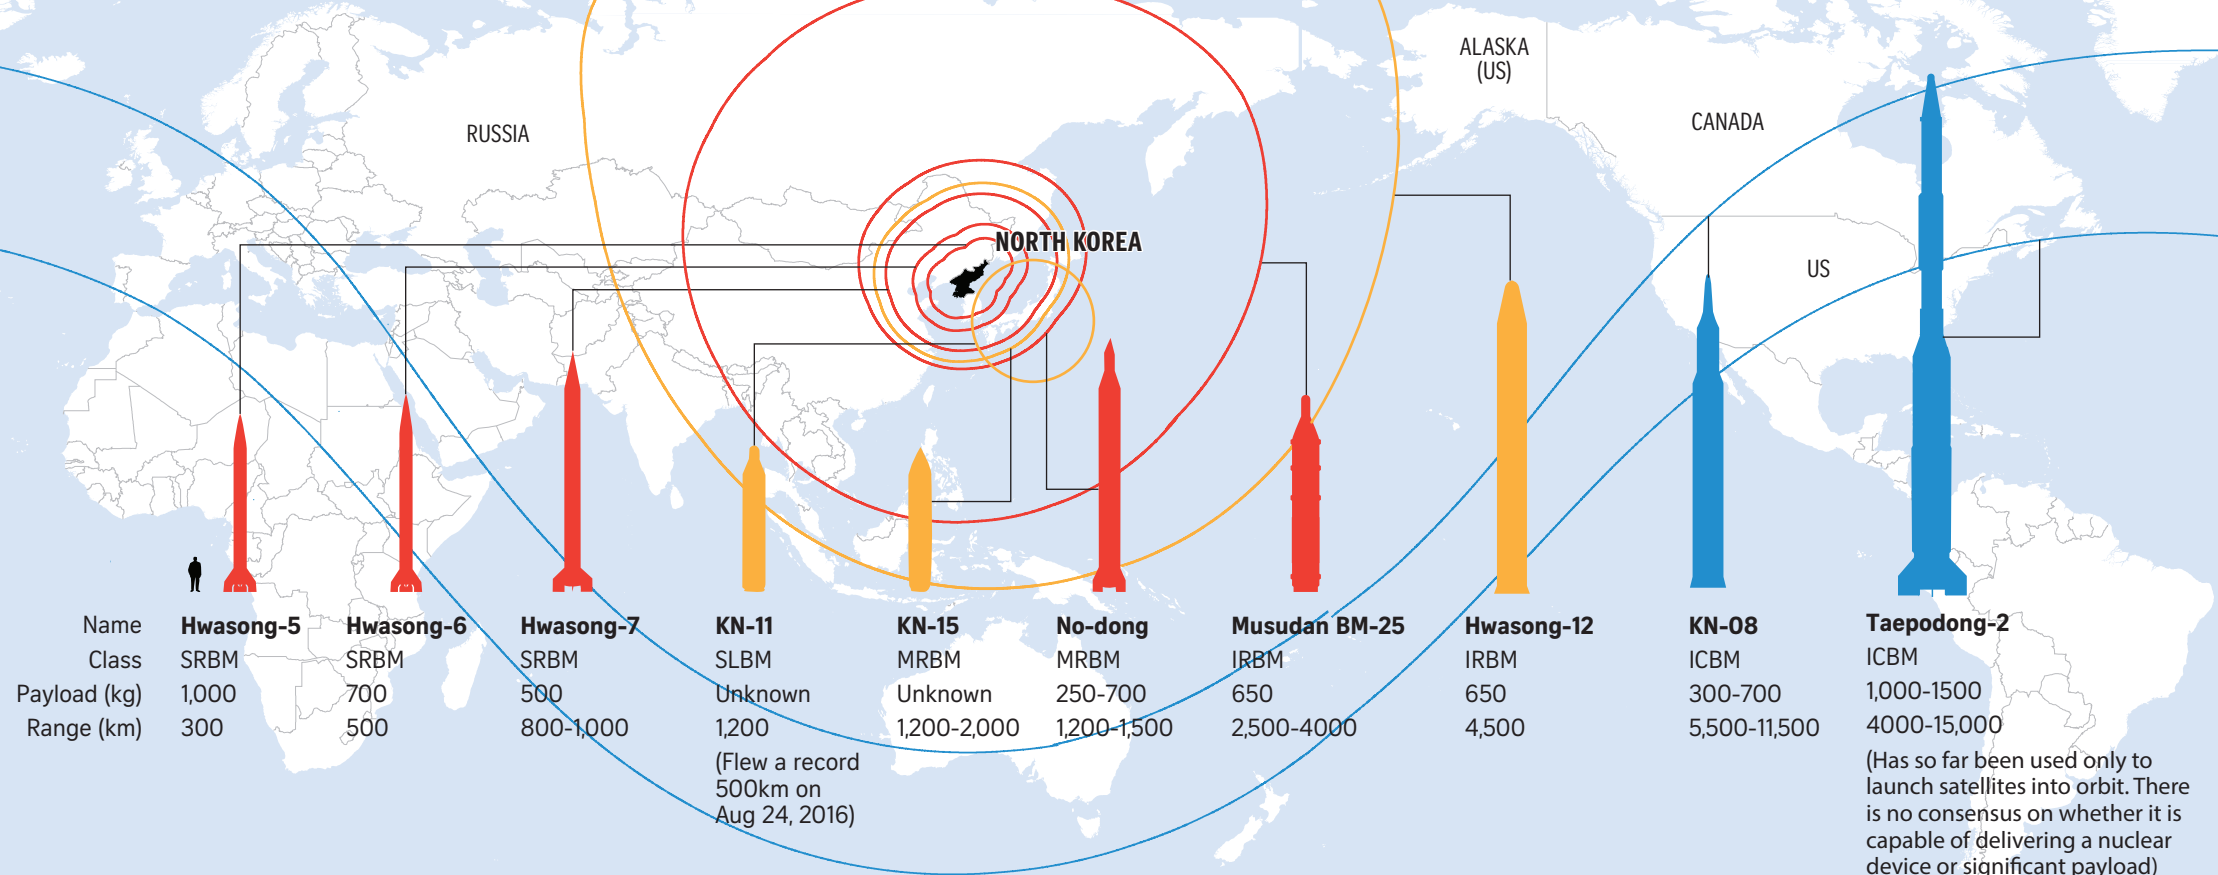

Pyongyang's missile arsenal

■ Operational
 ■ Flight tested
 ■ In development or untested

Note: SRBM stands for short-range ballistic missile. SLBM stands for submarine-launched ballistic missile. MRBM stands for medium-range ballistic missile. IRBM stands for intermediate-range ballistic missile. ICBM stands for intercontinental ballistic missile.