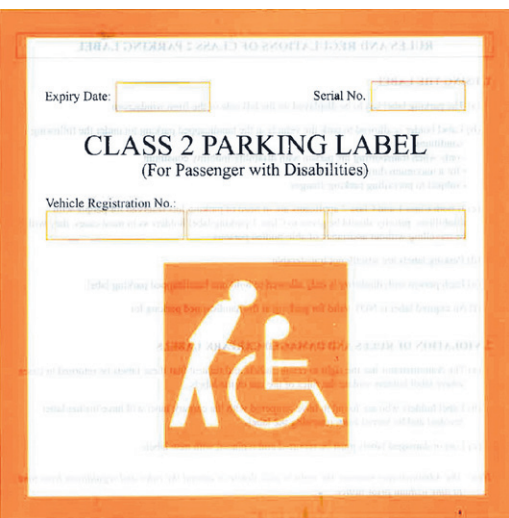

Bigger, tamper-proof carpark labels

To prevent indiscriminate use of accessible parking spaces for people with disabilities, the Ministry of Social and Family Development has produced new, redesigned labels with larger, clearer fonts and tamper-proof holograms.

CURRENT LABELS