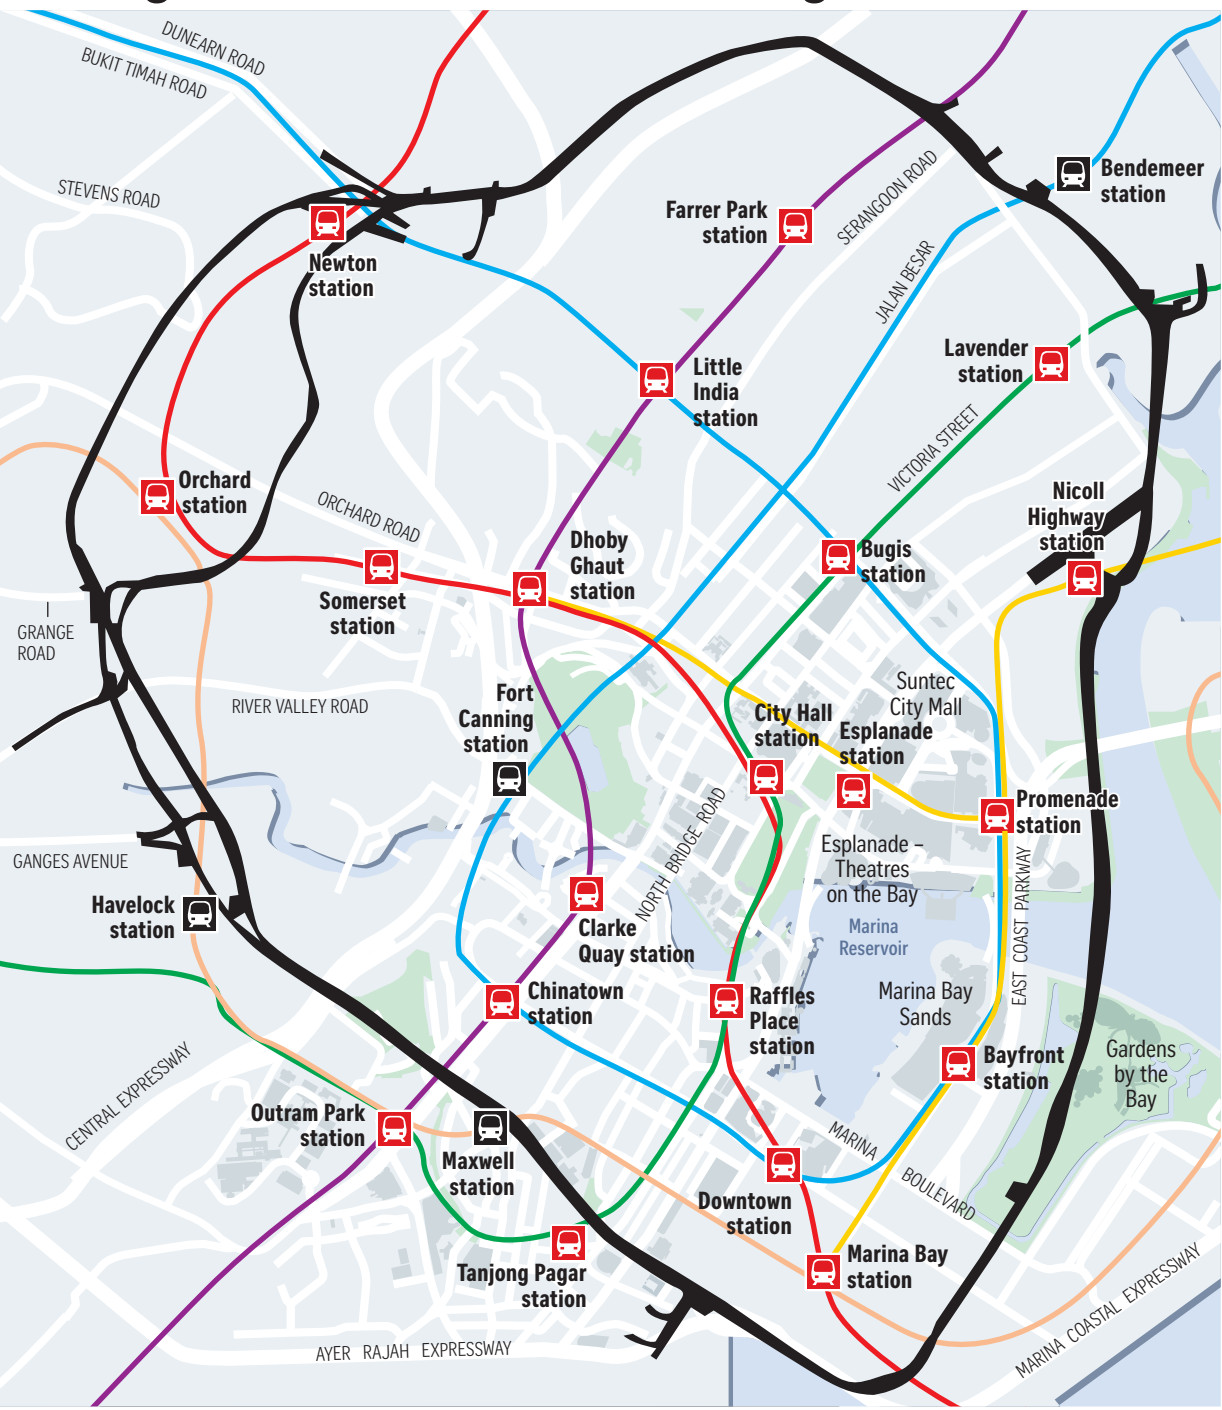

Underground road network no longer needed

- Singapore Underground Road System (Surs)
- East-West Line
- North-South Line
- North-East Line
- Circle Line
- Existing station
- Station not in use