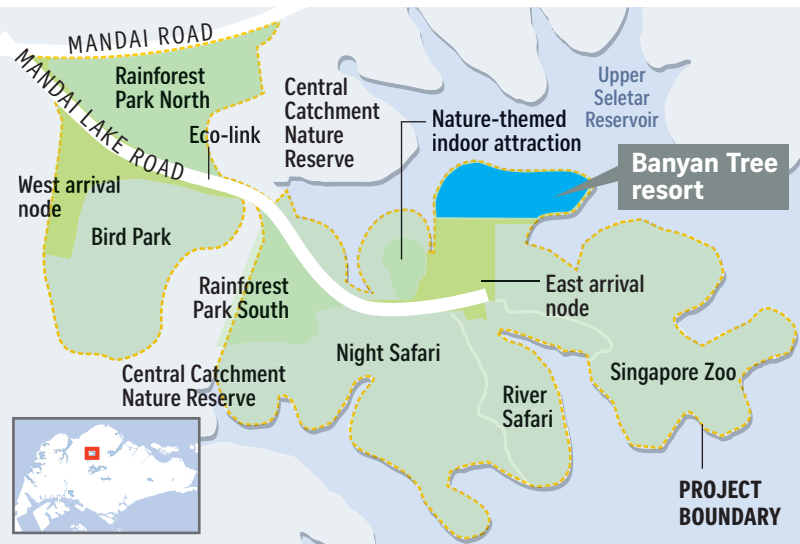

Where the resort will be

*Development area: 4.6ha

Source: MANDAI PARK HOLDINGS STRAITS TIMES GRAPHICS