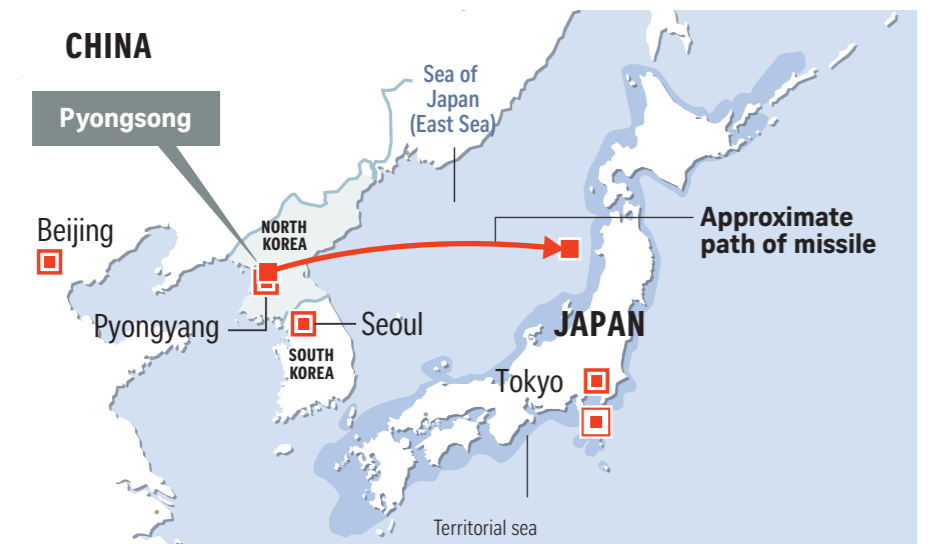

# North Korea's latest intercontinental ballistic missile: Hwasong-15

Pyongyang fired an intercontinental missile yesterday at around 2.17am Singapore time. The missile flew about 1,000km at a maximum altitude of around 4,500km and splashed down in the Sea of Japan (East Sea).

## NORTH KOREA MISSILE FLIGHT PATH