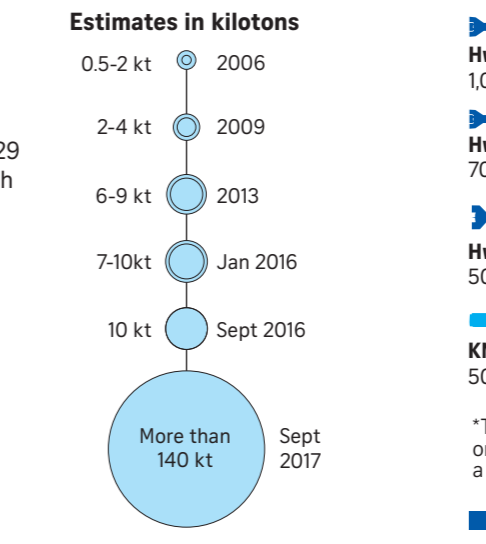

NUCLEAR TESTS BY YIELD