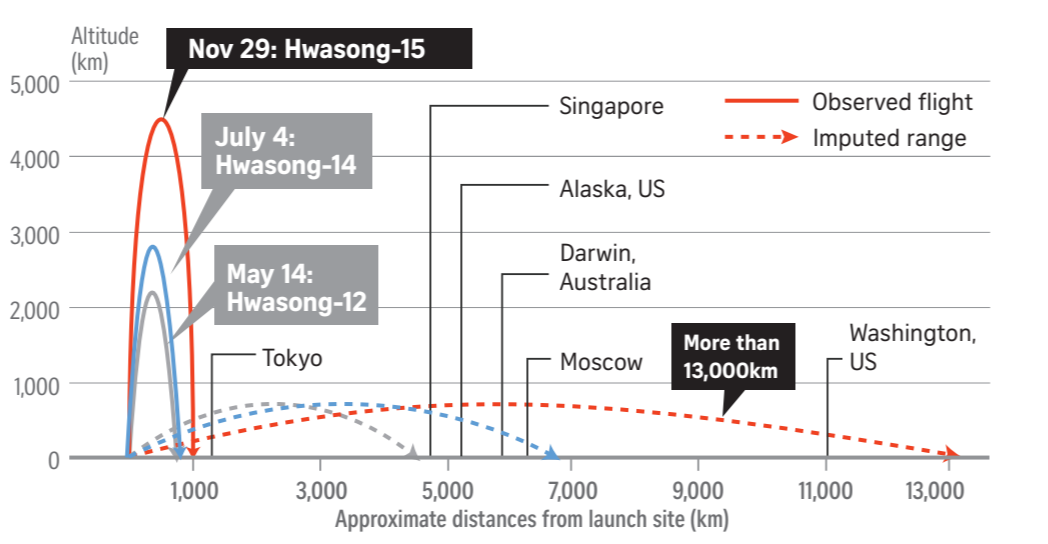

RANGE ESTIMATES