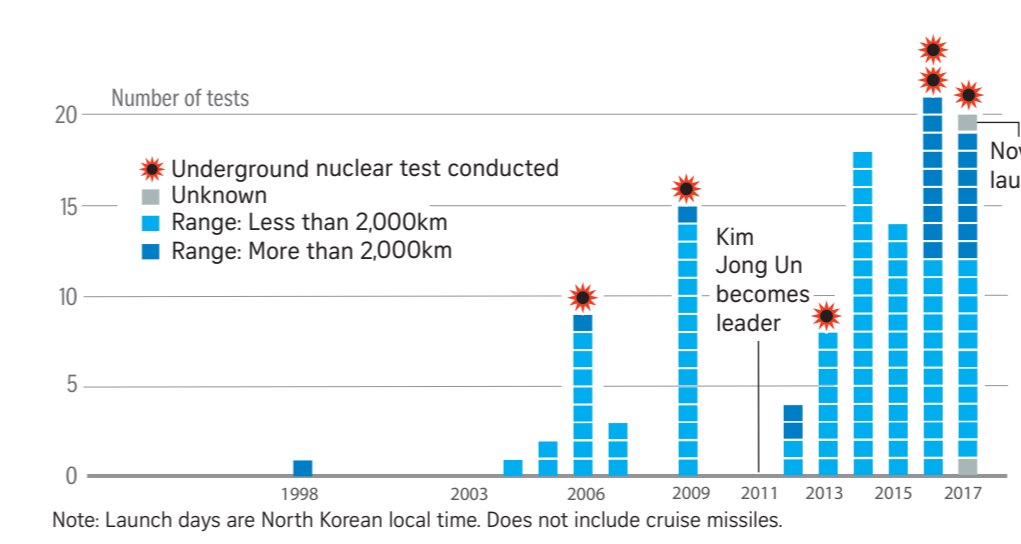

MISSILE LAUNCHES AND NUCLEAR TESTS