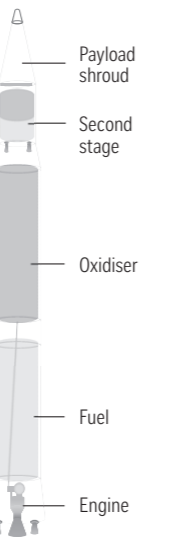

# North Korea's latest intercontinental ballistic missile: Hwasong-15

Pyongyang fired an intercontinental missile yesterday at around 2.17am Singapore time. The missile flew about 1,000km at a maximum altitude of around 4,500km and splashed down in the Sea of Japan (East Sea).

## NORTH KOREA MISSILE FLIGHT PATH