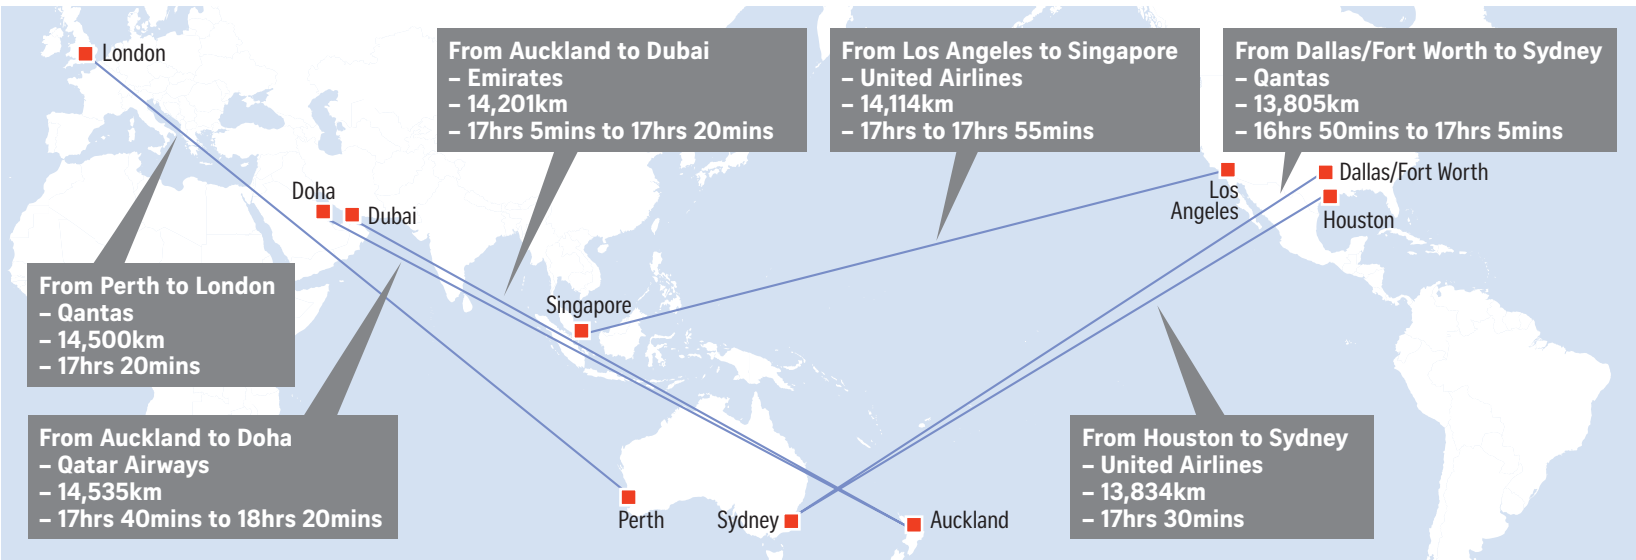

The world's longest direct flights

NOTE: The longest non-stop scheduled passenger routes by "great circle" (the shortest distance between two points on the surface of a sphere) distance. The actual distance flown, however, can be longer than the great circle distance for a variety of reasons, such as avoiding severe weather, taking advantage of favourable winds aloft, detouring around closed airspace, and diverting around war zones