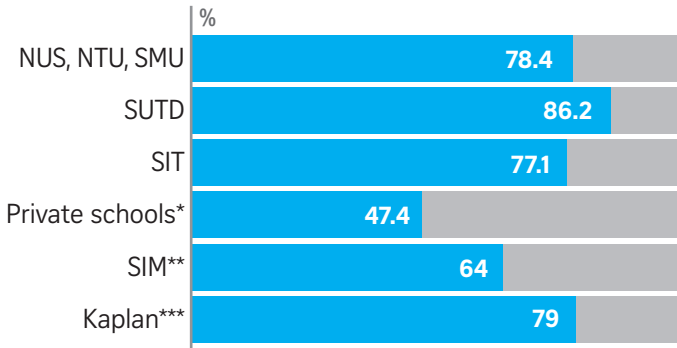

Graduate employment rates

Full-time employment rate within six months of completing studies

NOTE: *According to CPE. **According to its survey. ***According to Kaplan survey. These are latest figures which may not refer to the same cohort of graduates.