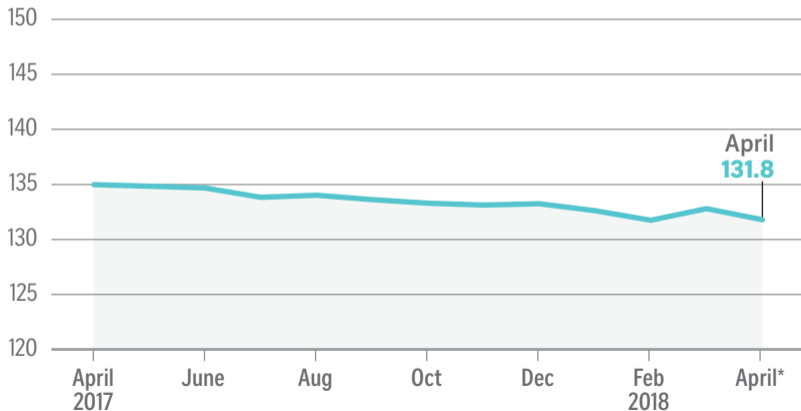

HDB resale price index

Price index
(Base: Jan 2009)

*Flash estimate

Sources: SRX PROPERTY, HDB STRAITS TIMES GRAPHICS