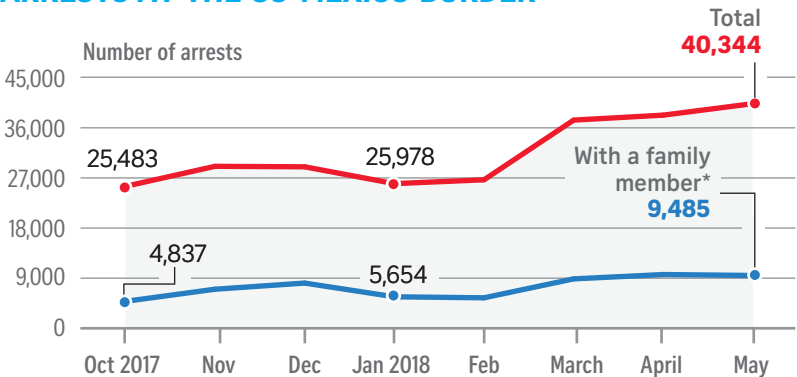

Illegal immigration to US

ARRESTS AT THE US-MEXICO BORDER

*Family unit represents the number of individuals (either a child under 18 years old, parent or legal guardian) apprehended with a family member by the US Border Patrol.