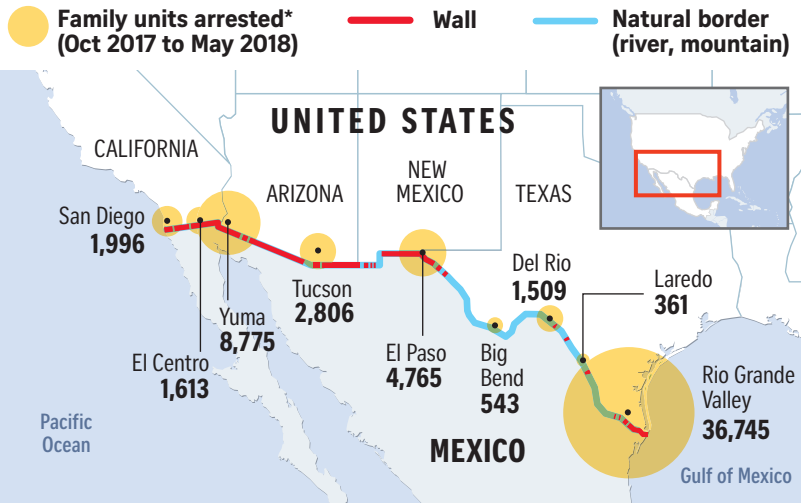

Illegal immigration to US

ARRESTS AT THE US-MEXICO BORDER

*Family unit represents the number of individuals (either a child under 18 years old, parent or legal guardian) apprehended with a family member by the US Border Patrol.