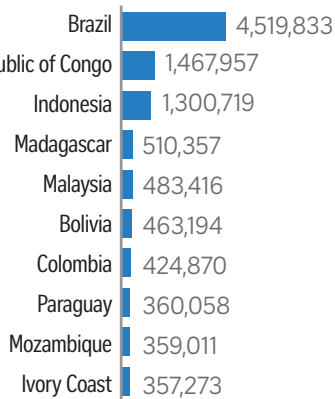

# Bare facts

Australia is a major contributor to deforestation

## Top 10 tropical countries with the highest rates of tree cover loss.

## Annual land clearing in the top three land-clearing states in Australia

### Western Australia