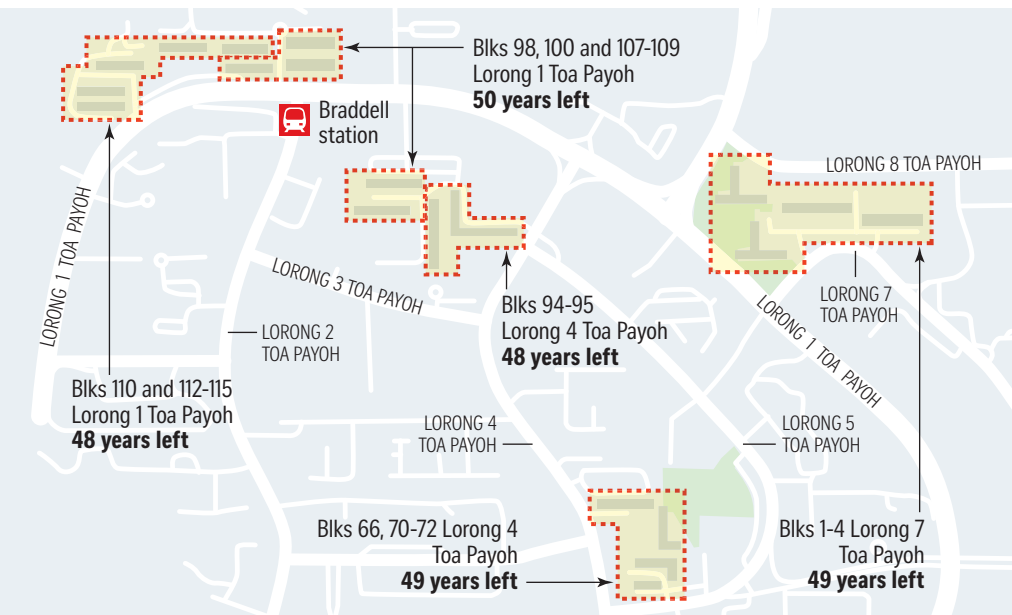

Some flats with the shortest remaining leases

The Voluntary Early Redevelopment Scheme (Vers) will kick in only around 20 years from now, when flats are around 70 years old. The Straits Times looks at some sites that might qualify.

Source: HDB TEXT: RACHEL AU-YONG, NG JUN SEN STRAITS TIMES GRAPHICS