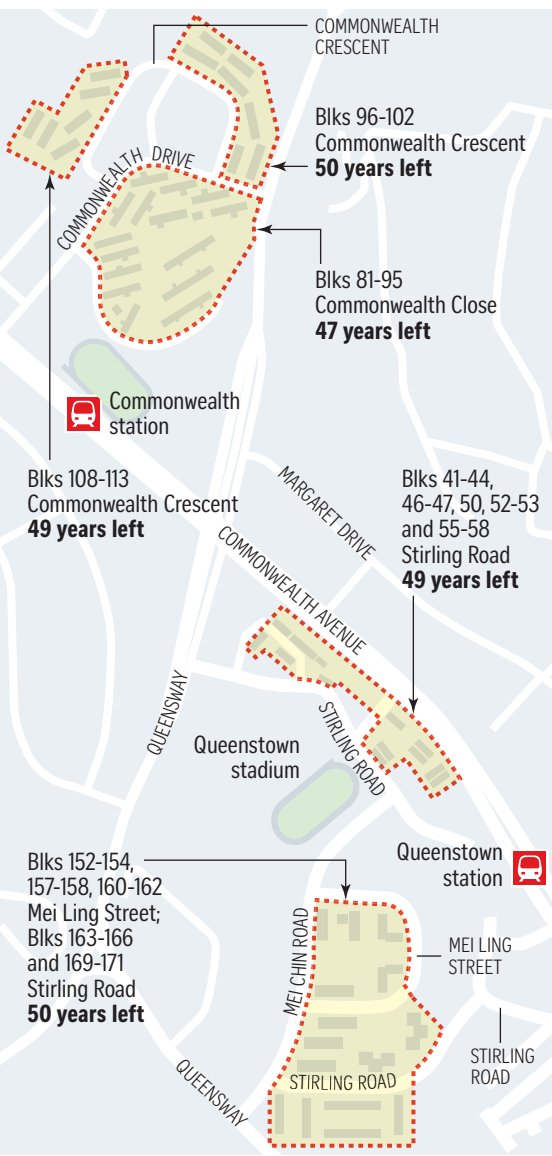

Some flats with the shortest remaining leases

The Voluntary Early Redevelopment Scheme (Vers) will kick in only around 20 years from now, when flats are around 70 years old. The Straits Times looks at some sites that might qualify.