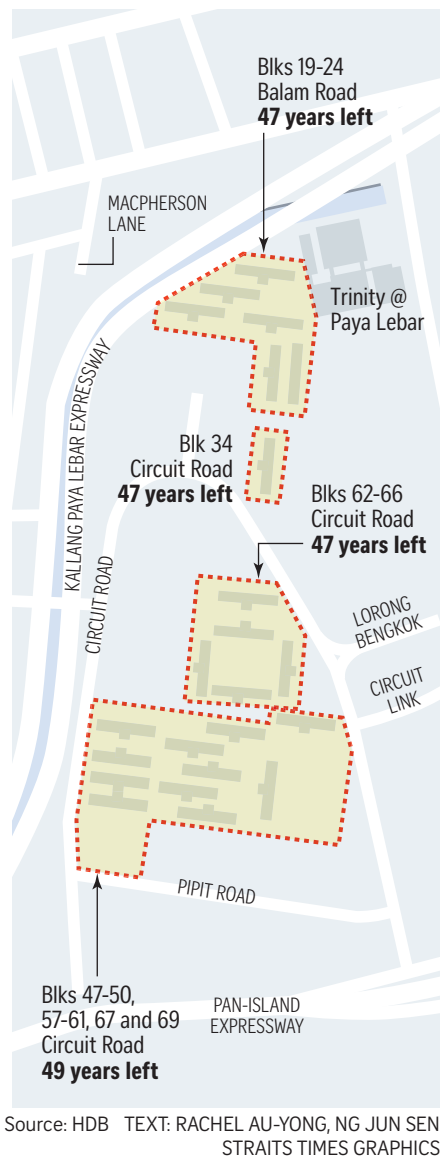

Some flats with the shortest remaining leases

The Voluntary Early Redevelopment Scheme (Vers) will kick in only around 20 years from now, when flats are around 70 years old. The Straits Times looks at some sites that might qualify.