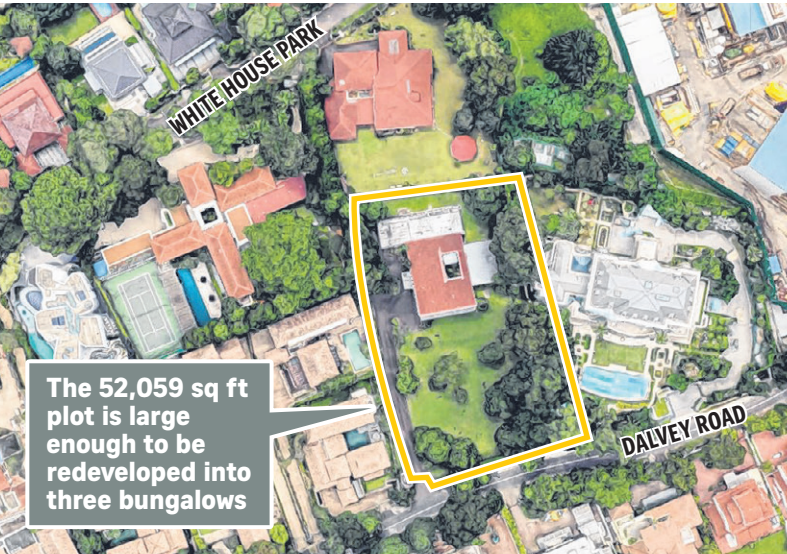

81 Dalvey Road

The 52,059 sq ft plot is large enough to be redeveloped into three bungalows