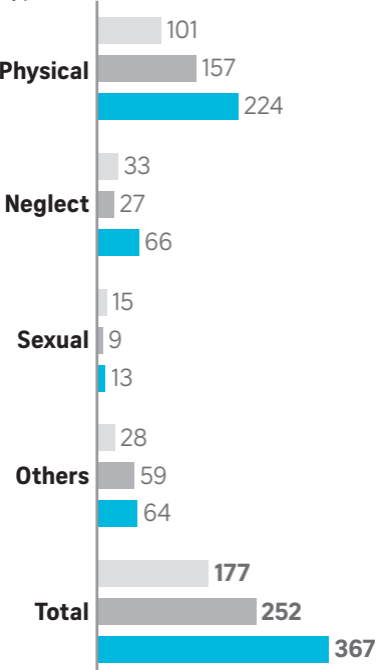

# Child abuse cases

A centre has seen cases within the family going up over the years

- April 2015 – March 2016
- April 2016 – March 2017
- April 2017 – March 2018

Types of abuse

Source: BIG LOVE CHILD PROTECTION SPECIALIST CENTRE STRAITS TIMES GRAPHICS