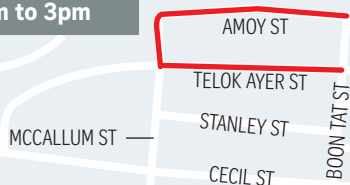

Road closure information

Oct 26

Full road closure
11am to 3pm

Oct 27 Full road closure 5pm to 11pm

Oct 28

Full road closure 8am to noon Partial closure 8am to noon Lane closure for bus diversion